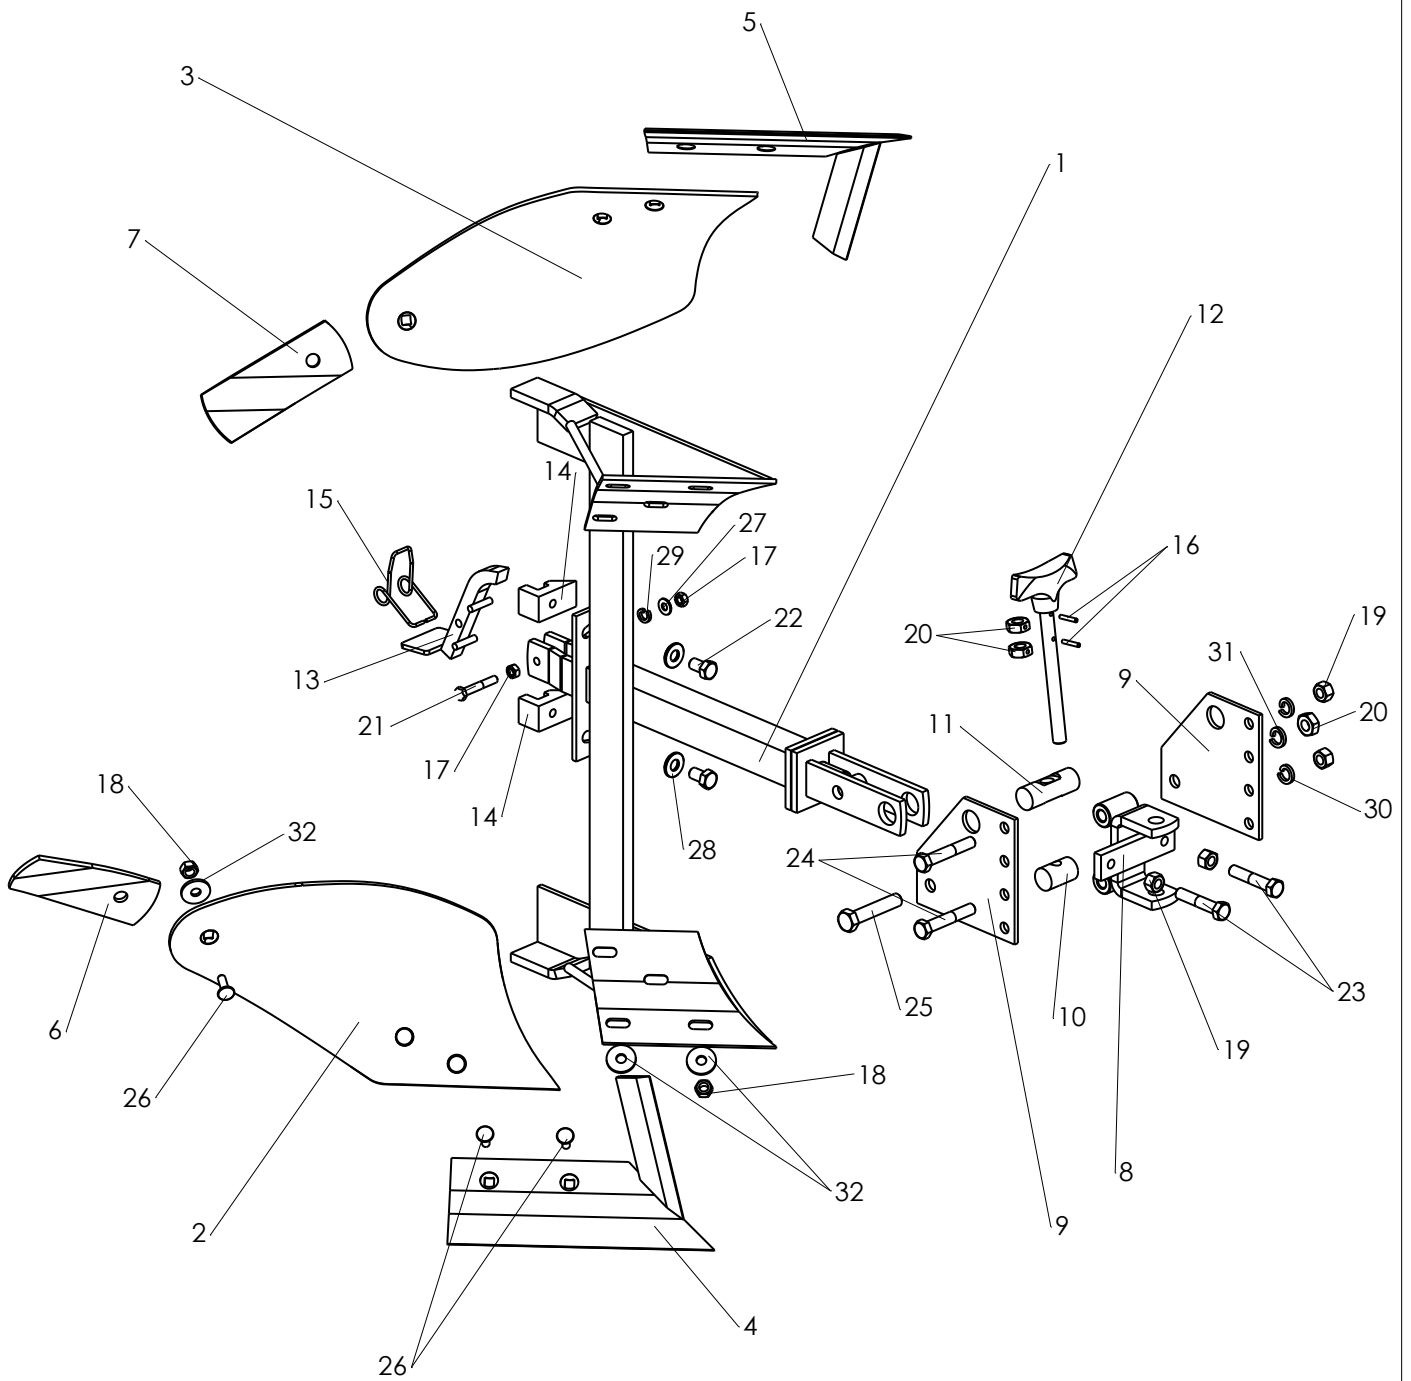

Pièces de rechange Spare parts list

QUATRO JUNIOR

KIT LABOUR PLOUGHING TILLING KIT

Rep N°	Ref.	Designation	Description	Qte
1	0320040003	Brabant 1/2 tour 6"	Reversible brabant 1/2 turn 6"	1
2	0302030017	Moyeux 3/4T	3/4T Hub	2
3	0309000007	Roue 5.00x10 gauche (pneu 4PR)	Left wheel 5.00x10 (tire 4PR)	1
4	0309000008	Roue 5.00x10 droite (pneu 4PR)	Right wheel 5.00x10 (tire 4PR)	1
5	0303000003	Masse de roue 500x10 30Kg	500x10 Wheel weight wheel 30Kg	2
6	3502010310	Support contrepoids	Balance weight support	1
7	0303000002	Contre poids avant	Front balance weight	1
8	0300011008	Vis H M10x25 z	Screw H M10x25 z	1
9	0300011402	Vis HM14x35 z	Screw HM14x35 z	8
10	0300011404	Vis HM14x110 z	Screw HM14x110 z	4
11	0300201401	Ecrou HU M14z	Nut HU M14z	12
12	0002080001	Goupille Ø10x80 fixation moyeu 3/4 et fixe	Pin Ø10x80	2
13	0301030002	Goupille Béta 3 Z	Clip pin beta 3 Z	2