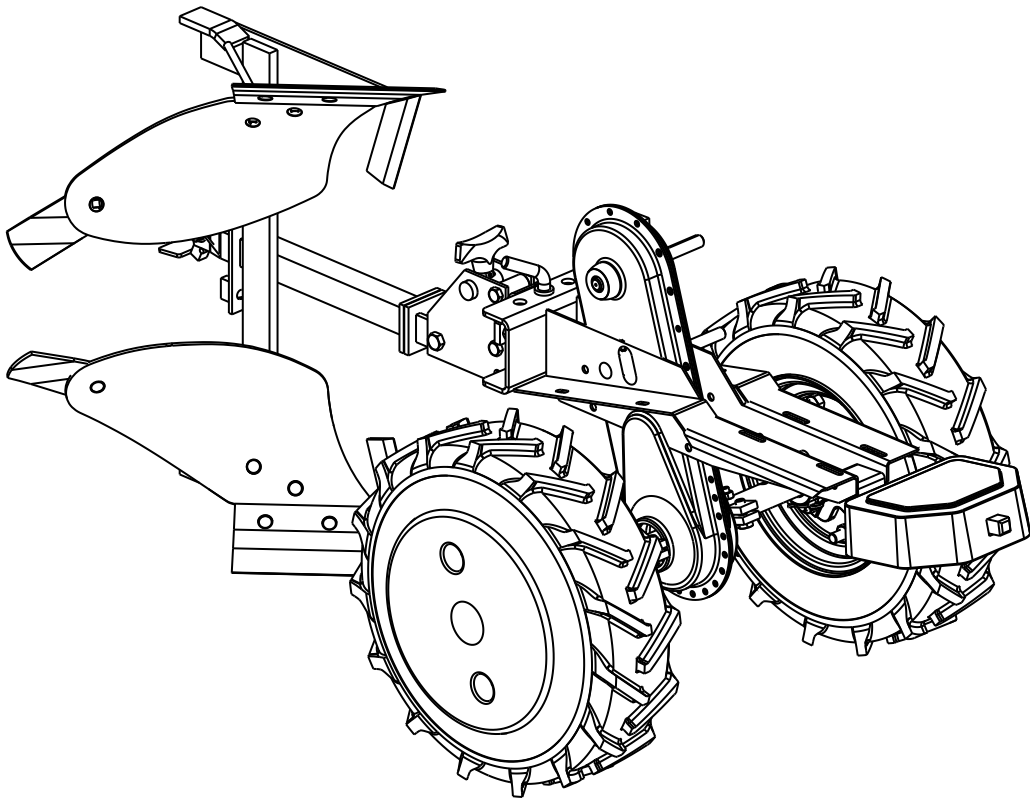

Pièces de rechange Spare parts list

QUATRO JUNIOR

KIT LABOUR PLOUGHING TILLING KIT

Rep N°	Ref.	Designation	Description	Qte
1	0320040003	Brabant 1/2 tour 6"	Reversible brabant 1/2 turn 6"	1
2	0302030017	Moyeux 3/4T	3/4T Hub	2
3	0309000007	Roue 5.00x10 gauche (pneu 4PR)	Left wheel 5.00x10 (tire 4PR)	1
4	0309000008	Roue 5.00x10 droite (pneu 4PR)	Right wheel 5.00x10 (tire 4PR)	1
5	0303000003	Masse de roue 500x10 30Kg	500x10 Wheel weight wheel 30Kg	2
6	3502010310	Support contrepoids	Balance weight support	1
7	0303000002	Contre poids avant	Front balance weight	1
8	0300011008	Vis H M10x25 z	Screw H M10x25 z	1
9	0300011402	Vis HM14x35 z	Screw HM14x35 z	8
10	0300011404	Vis HM14x110 z	Screw HM14x110 z	4
11	0300201401	Ecrou HU M14z	Nut HU M14z	12
12	0002080001	Goupille Ø10x80 fixation moyeu 3/4 et fixe	Pin Ø10x80	2
13	0301030002	Goupille Béta 3 Z	Clip pin beta 3 Z	2