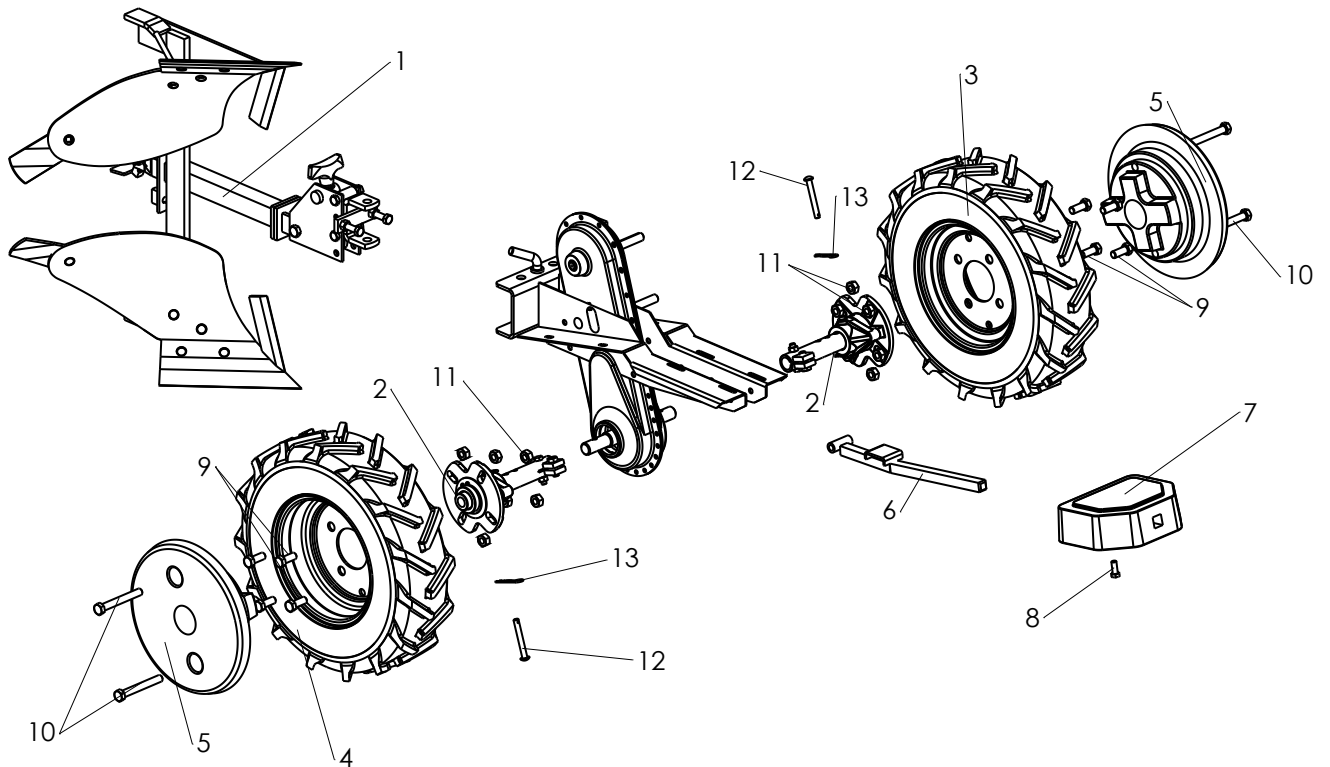

Pièces de rechange Spare parts list

QUATRO JUNIOR

KIT LABOUR PLOUGHING TILLING KIT

Rep N°	Ref.	Designation	Description	Qte
1	0320040003	Brabant 1/2 tour 6"	Reversible brabant 1/2 turn 6"	1
2	0302030017	Moyeux 3/4T	3/4T Hub	2
3	0309000007	Roue 5.00x10 gauche (pneu 4PR)	Left wheel 5.00x10 (tire 4PR)	1
4	0309000008	Roue 5.00x10 droite (pneu 4PR)	Right wheel 5.00x10 (tire 4PR)	1
5	0303000003	Masse de roue 500x10 30Kg	500x10 Wheel weight wheel 30Kg	2
6	3502010310	Support contrepoids	Balance weight support	1
7	0303000002	Contre poids avant	Front balance weight	1
8	0300011008	Vis H M10x25 z	Screw H M10x25 z	1
9	0300011402	Vis HM14x35 z	Screw HM14x35 z	8
10	0300011404	Vis HM14x110 z	Screw HM14x110 z	4
11	0300201401	Ecrou HU M14z	Nut HU M14z	12
12	0002080001	Goupille Ø10x80 fixation moyeu 3/4 et fixe	Pin Ø10x80	2
13	0301030002	Goupille Béta 3 Z	Clip pin beta 3 Z	2