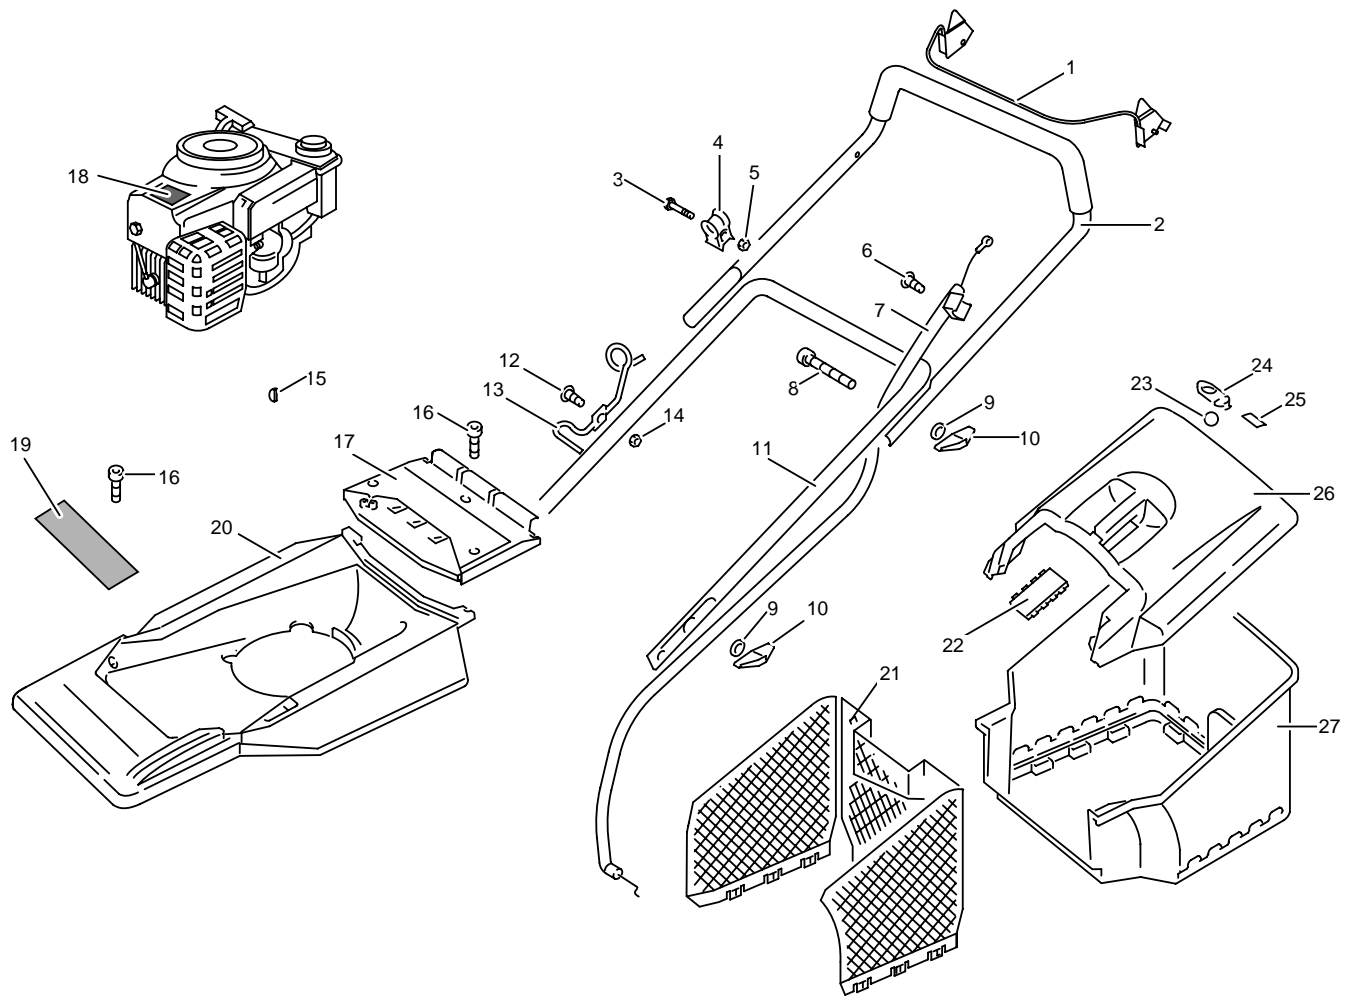

MODEL	VT420XL	PRODUCT APPLICATION
PRODUCT NO.	9644321	9644321-51 GB

Key	Part Number	Description	Qty	Key	Part Number	Description	Qty
01	5118035-00/4	LEVER-BRAKE/POWER DRIVE	1	15	5140053-00/9	KEY	1
02	5127549-00/3	UPPER HANDLE ASSY	1	16	5146824-00/7	SCREW	5
03	5149372-00/4	BOLT-1/4 BSW	1	17	5106603-01/1	ACCESS PANEL	1
04	5138297-00/6	UPPER GUIDE - PULL CORD	1	18	5149425-00/0	LABEL-ENGINE COWL (VANTAGE)	1
05	5149373-00/2	NUT-WING 1/4 BSW	1	19	5149265-00/0	LABEL-FLYMO	1
06	5149246-00/0	SCREW	1	20	5106609-01/8	BASE COWLING	1
07	5138409-00/7	BRAKE CABLE	1	21	5106591-00/0	SCREEN	1
08	5148510-00/0	BOLT NIBBED	2	22	5127397-00/7	COVER PLATE	1
09	5149275-01/7	SPACER	4	23	5149277-00/5	BALL,YELLOW	1
10	68570-07/6	WING KNOB	4	24	5127377-00/9	INDICATOR COVER	1
11	5127411-00/6	HANDLE LOWER	1	25	5149233-00/8	LABEL,GRASSBOX	1
12	5148636-02/9	BOLT-PAN HEAD	1	26	5138310-00/7	GRASSBOX TOP SUB ASSY	1
13	5138296-00/8	LOWER GUIDE - PULL CORD	1	27	5106589-00/4	GRASSBOX LOWER	1
14	5148637-00/1	NUT	2