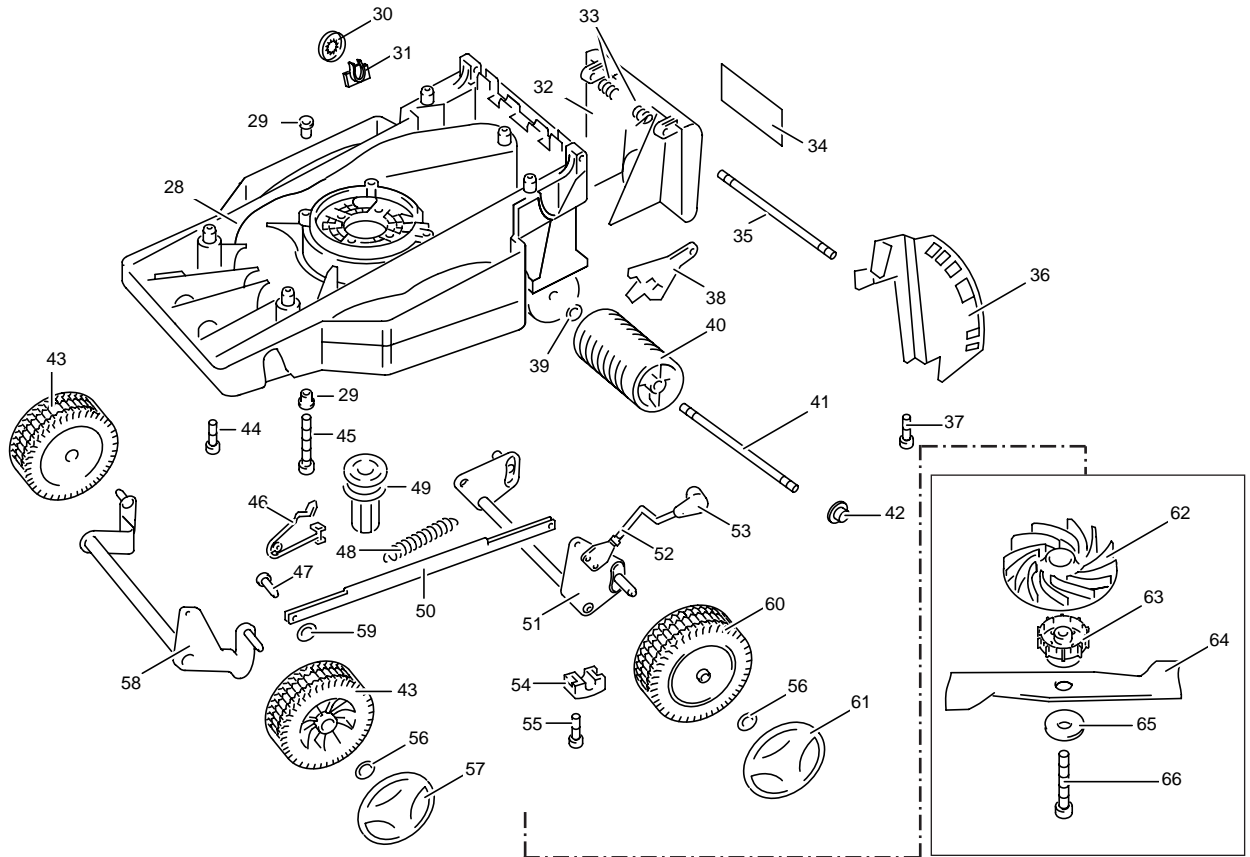

MODEL	VT420XL	PRODUCT APPLICATION
PRODUCT NO.	9644321	9644321-51 GB

Key	Part Number	Description	Qty	Key	Part Number	Description	Qty
28	5106608-04/4	DECK	1	47	5148506-01/6	CLEVIS PIN	2
29	5148551-00/4	BUSH INSULATOR	6	48	5137731-00/5	SPRING COUNTERBALANCE	1
30	5148825-00/2	PUSH-ON-FIX	1	49	5127568-00/3	DRIVE HUB	1
31	5137801-00/6	CLIP AXLE	1	50	5148832-00/8	LINK	1
32	5106590-00/2	SAFETY FLAP	1	51	5127431-01/2	REAR AXLE SUB ASSEMBLY	1
33	5137845-00/3	SPRING RETURN	2	52	5138344-00/6	HEIGHT ADJUST LEVER	1
34	5146485-00/7	LABEL WARNING	1	53	5127382-00/9	HEIGHT ADJUSTER KNOB	1
35	5138237-00/2	TIE BAR	1	54	5137730-00/7	CLAMP BRIDGE	2
36	5126867-00/0	QUADRANT	1	55	5148519-01/9	SCREW	4
37	5146736-00/3	SCREW	1	56	5149108-00/2	PUSH ON FIX	2
38	5138248-00/9	INDEX PLATE	2	57	5127530-00/3	HUB CAP	2
39	5140281-01/4	WASHER	1	58	5127430-00/6	FRONT AXLE FABRICATION	1
40	5126880-00/3	ROLLER	2	59	5148524-00/1	WASHER STARLOCK	2
41	5137709-00/1	AXLE ROLLER	1	60	5127518-00/8	WHEEL ASSY REAR	2
42	5137802-00/4	MOUNT AXLE	1	61	5127378-00/7	HUB CAP	2
43	5127517-00/0	WHEEL	2	62	5117785-00/5	IMPELLER	1
44	5148552-01/0	SCREW	4	63	5127032-00/0	BLADE SPACER	1
45	5149167-00/8	BOLT ENGINE SHANKED	3	64	5117183-00/3	BLADE 42CM	1
46	5127391-00/0	INDICATOR	1	65	5148598-00/5	DISC SPRING	1
				66	5146677-09/0	BLADE BOLT	1