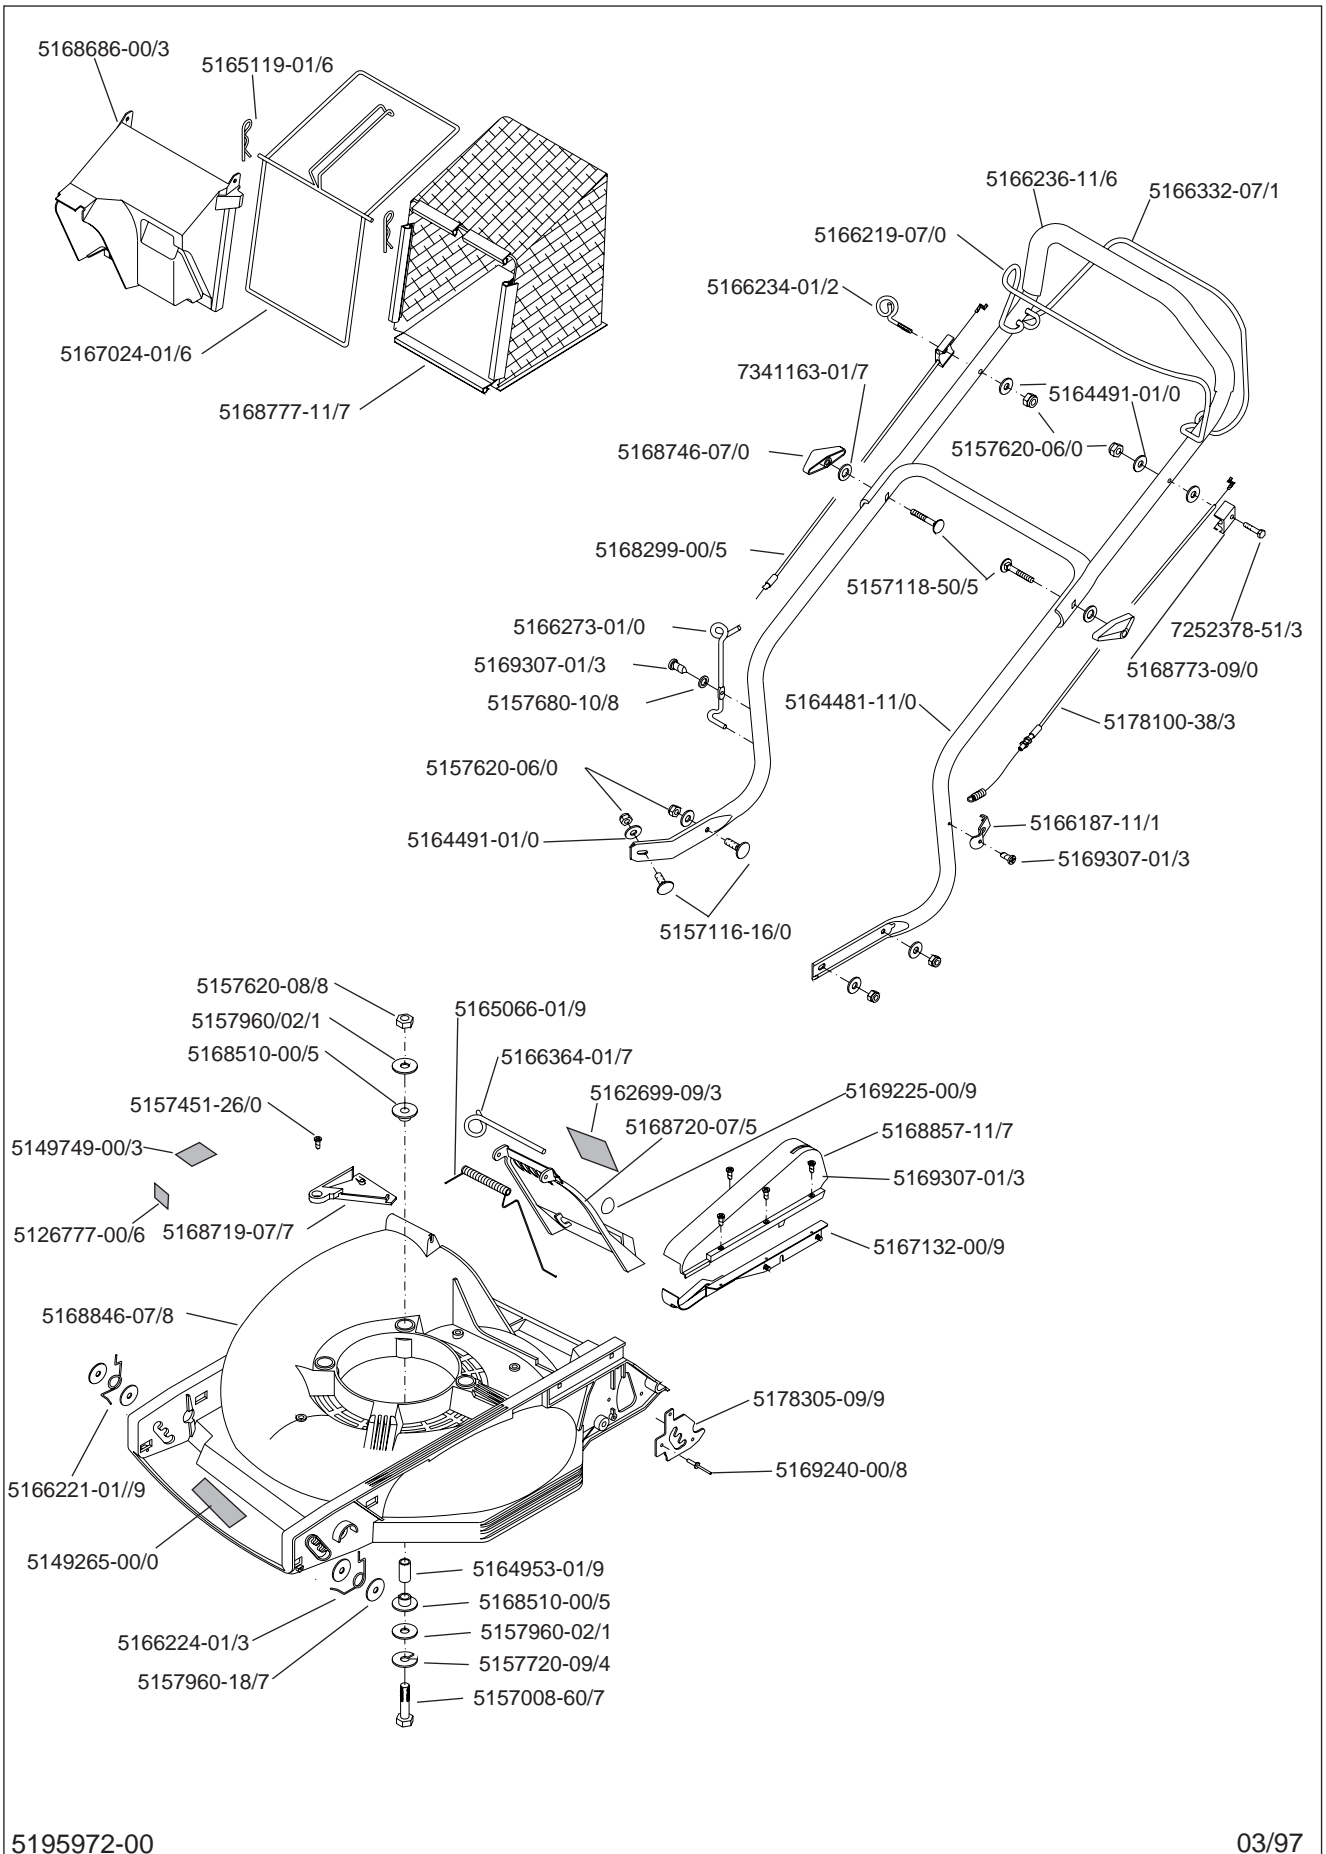

PARTS LIST

PARTS LIST

NOTE

If ordering any of the internal gearbox parts (shown with an asterisk), then you should also order the two casings, Part numbers: 5168695-11/1
5168669-11/6