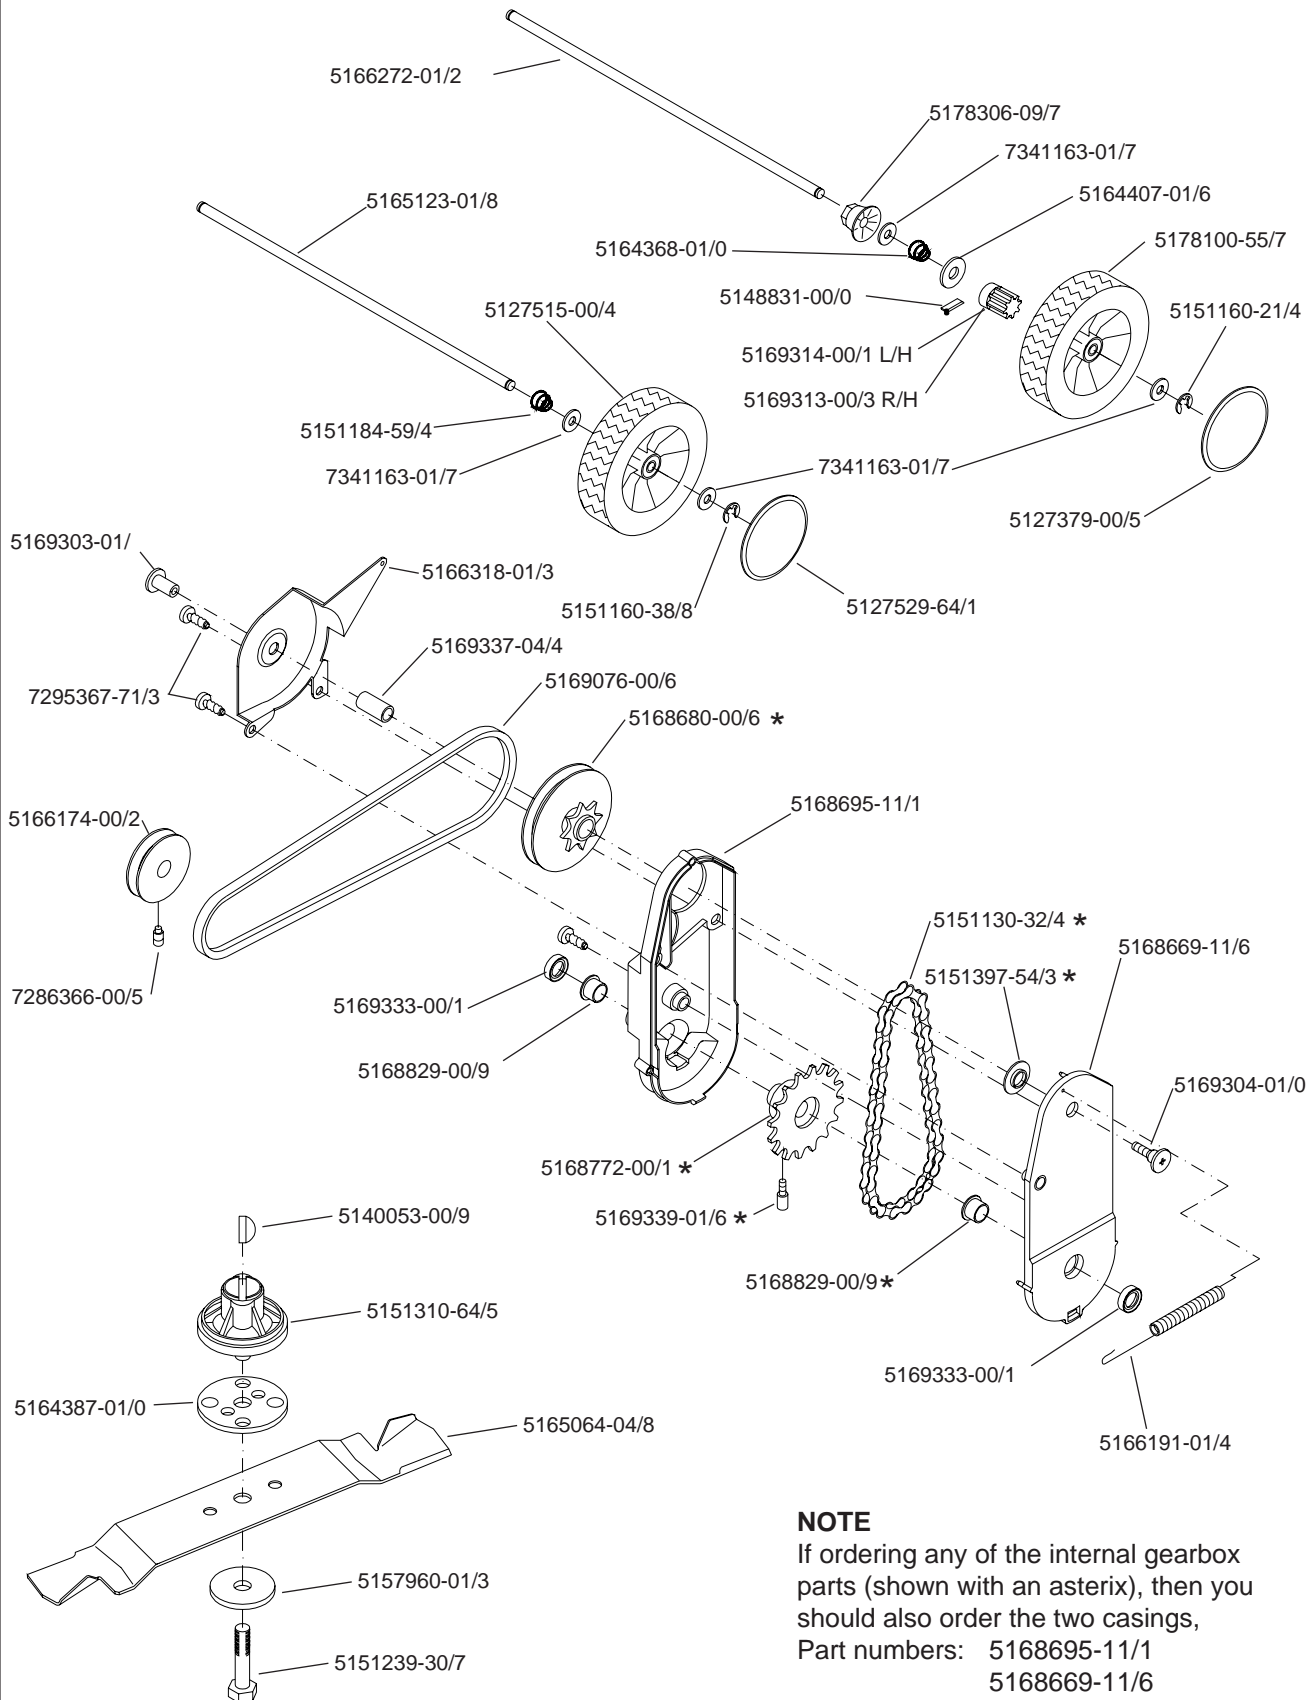

PARTS LIST

PARTS LIST

NOTE

If ordering any of the internal gearbox parts (shown with an asterisk), then you should also order the two casings, Part numbers: 5168695-11/1
5168669-11/6