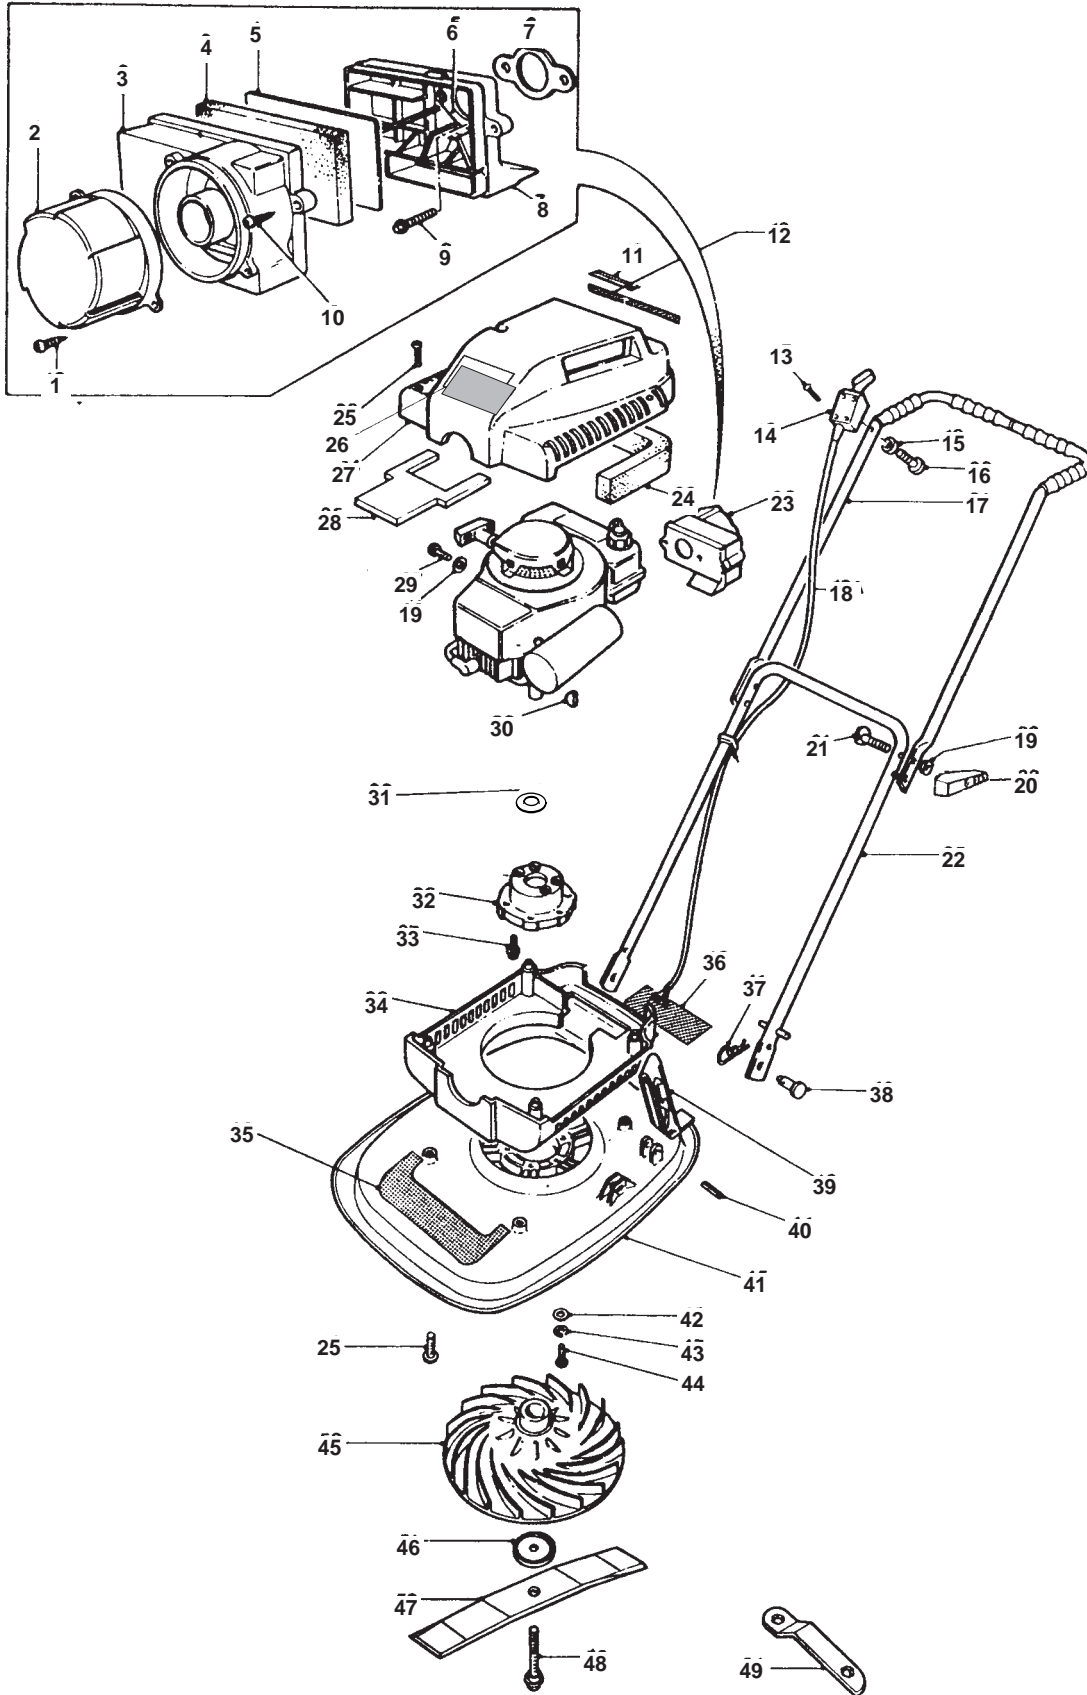

MODEL	L38
PRODUCT NO.	9630146

Flymo

MODEL	L38
PRODUCT NO.	9630146

KEY PART NUMBER	DESCRIPTION	QTY	KEY PART NUMBER	DESCRIPTION	QTY		
01	5140866-00/4	SCREW	2	44	5141585-01/7	SCREW	6
02	5126163-04/6	CAP,INTAKE	1	45	5116968-00/8	IMPELLER	1
03	5126077-03/0	FILTER RETAINER	1	46	5140001-00/8	BLADE SPACER	3
04	5141659-01/0	FILTER,FOAM	1	47	5130225-01/3	BLADE 38CM	1
05	5141660-00/0	FILTER,CLOTH	1	48	5146677-04/1	BLADE BOLT	1
06	5141685-00/7	SPACER	1	49	5130109-00/1	SPANNER	1
07	5141686-00/5	GASKET	1				
08	5120377-04/8	FILTER HOUSING	1				
09	5141687-00/3	SCREW	2				
10	5146045-01/7	SCREW	2				
11	5149172-00/8	LABEL,FUEL MIXTURE	1				
12	5137535-00/0	LABEL,CHOKE/SHUT OFF	1				
13	5140508-00/2	SCREW	4				
14	5136499-02/6	SWITCH & CABLE	1				
15	5146338-00/8	WASHER	1				
16	5146731-00/4	SCREW	1				
17	5116120-16/2	HANDLE,UPPER,C/W GRIP	1				
18	5140510-05/7	CABLE	1				
19	5140266-00/7	WASHER	3				
20	5137679-00/6	WING KNOB	2				
21	5148672-00/8	HANDLE BOLT	2				
22	5126696-06/0	HANDLE,LOWER	1				
23	5110407-04/5	TURBO FILTER ASSY	1				
24	5146580-01/3	FILTER	1				
25	5146045-03/3	SCREW	8				
26	5149111-00/6	LABEL,UPPER COWL	1				
27	5106192-68/4	COWL,UPPER	1				
28	5126533-00/8	INSULATION,UPPER COWL	1				
29	5146329-00/7	SCREW	1				
30	5140053-00/9	KEY	1				
31	5141737-03/0	PROTECTION SLINGER	1				
32	5116765-00/8	ADAPTOR PLATE	1				
33	5141557-00/8	SCREW	4				
34	5106193-04/7	COWL,LOWER	1				
35	5126598-01/9	LABEL,FLYMO	1				
36	5146485-00/7	LABEL,WARNING	1 GB.				
	5138216-00/6	LABEL,WARNING	1 F.B.NL.A.D.CH.E.P.I.GB.				
	5138217-00/4	LABEL,WARNING	1 N.DK.S.SF.				
37	5140423-00/4	PIN,RETAINING	2				
38	5140092-03/1	PIVOT PIN	2				
39	5116388-04/1	LEVER,UP STOP	1				
40	5147029-01/0	ROLL PIN	1				
41	5147924-12/9	HOOD ASSY C/W UPSTOP	1				
42	5146309-00/9	WASHER	6				
43	5147524-00/2	WASHER,SPRING	6				