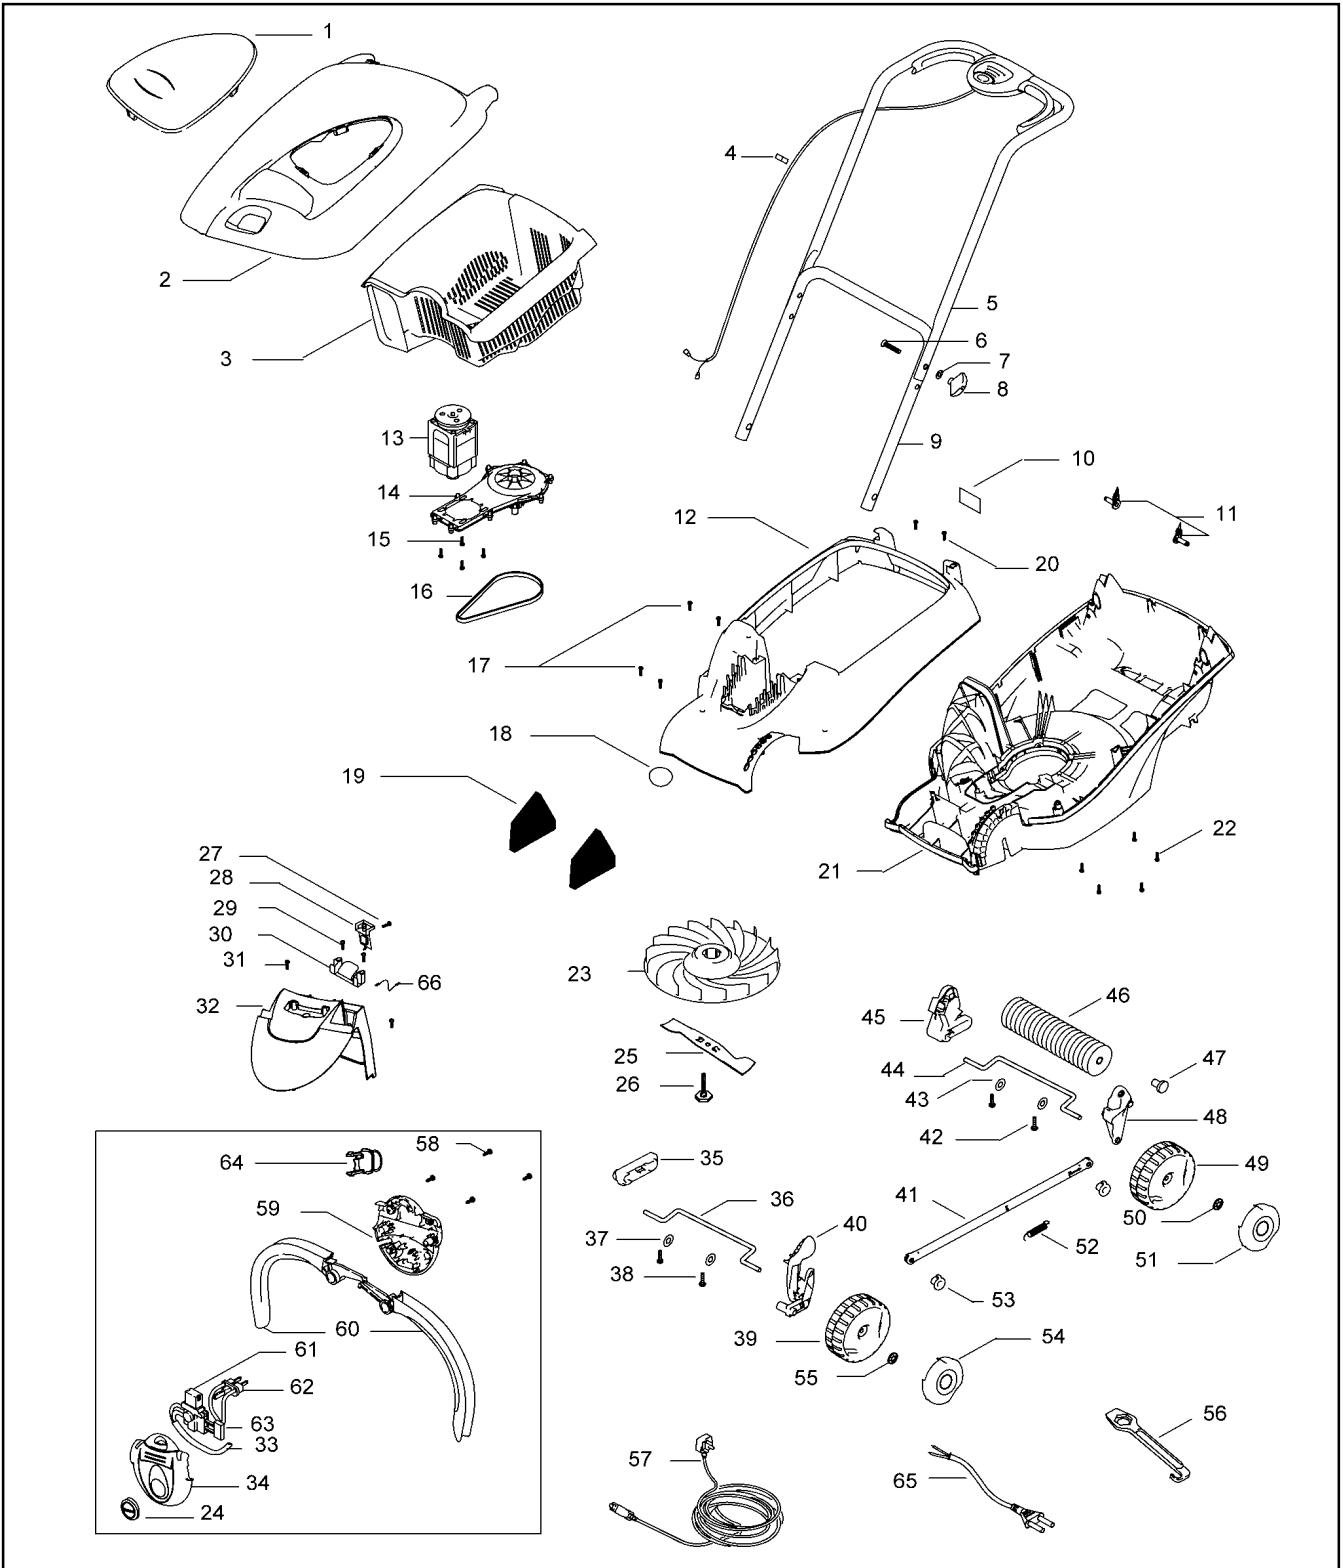

brand **Flymo**

date **15.12.2003** Sheet **1/2**

Publication No. **AP0312006**

Model

Roller compact 400
Roller compact 400
Roller compact 400

Product Number

9644404-01 (UK)
9644404-62 (Eu)
9644404-22 (CH)

brand	Flymo

date	15.12.2003	Sheet 2/2

Roller Compact 400

pos	Part No	Description	Qty	pos	Part No	Description	Qty
1	*	5119520-00/4	Vision window	1			
2		5119656-00/6	Lid assy	1	39	5128201-00/0	Wheel
		includes * item		40	5128200-00/2	Height adjustment arm	1
3		5107102-00/5	Grass basket	1	41	5128182-00/2	Link rod
4		5138574-00/8	Cable clip	2	42	5149753-01/3	Screw
5		5118303-00/6	Handle, upper	1	43	5139189-00/4	Washer
6		5149198-01/1	Bolt	2	44	5128199-00/6	Axle
7		5140266-00/7	Washer	2	45	5128205-00/1	Spacer Rear RH
8		5107091-64/6	Wing knob	2	46	5128204-00/4	Roller
9		5118323-00/4	Handle lower	1	47	5130789-00/1	Roller pin
10		5138587-00/0	Label, warning	1	48	5128203-00/6	Spacer Rear LH
11		5130680-00/1	Handle fix	2	49	5128206-00/9	Wheel
12		5107100-00/9	Deck upper	1	50	5149680-00/0	Starlock washer
13		5119655-00/8	Motor	1	51	5128207-00/7	Hub cap
14		5119595-00/6	Drive assy	1	52	5131090-00/2	Spring
15		5139608-03-7	Screw	4	53	5131091-00/0	Pin
16		5131073-00/8	Belt	1	54	5128202-00/8	Hub cap
17		5149753-01/3	Screw	4	55	5149680-00/0	Starlock washer
18		5131139-00/7	Badge	1	56	5127933-00/9	Spanner
19		5131092-00/8	Filter	2	57	UK,Eu 5127250-03/2	Cable
20		5149753-01/3	Screw	2	58	5130873-00/2	Screw
21		5107099-00/3	Deck lower	1	59	UK,CH 5119457-68/6	Switchbox lower
22		5139608-00/3	Screw	5		Eu 5119458-68/4	Switchbox lower
23		5119481-00/9	Impeller	1	60	5130896-00/3	Levers kit
24		5131030-64/4	Button, lock off	1	61	5130504-00/3	Switch
25		5119480-00/1	Blade	1	62	UK,CH 5127696-00/2	Pin retainer
26		5137608-00/5	Blade bolt	1		Eu 5131117-00/3	Pin retainer
27		5130755-00/1	Screw	1	63	5148397-01/0	Capacitor
28		5130747-00/8	Switch/bracket assy	1	64	CH 5127732-68/2	Cord anchor
29		5149753-01/3	Screw	2	65	CH 5147000-03/7	Lead
30		5127871-00/1	Lid latch	1	66	5130700-00/7	Cowl Lead assy
31		5149753-01/3	Screw	2			
32		5107101-00/7	Motor cowl	1			
33		5130710-01/4	Lead assy	1			
34		5119456-68/8	Switchbox upper	1			
35		5131089-00/4	Spacer, front RH	1			
36		5128199-00/6	Axle	1			
37		5139189-00/4	Washer	2			
38		5149753-01/3	Screw	2