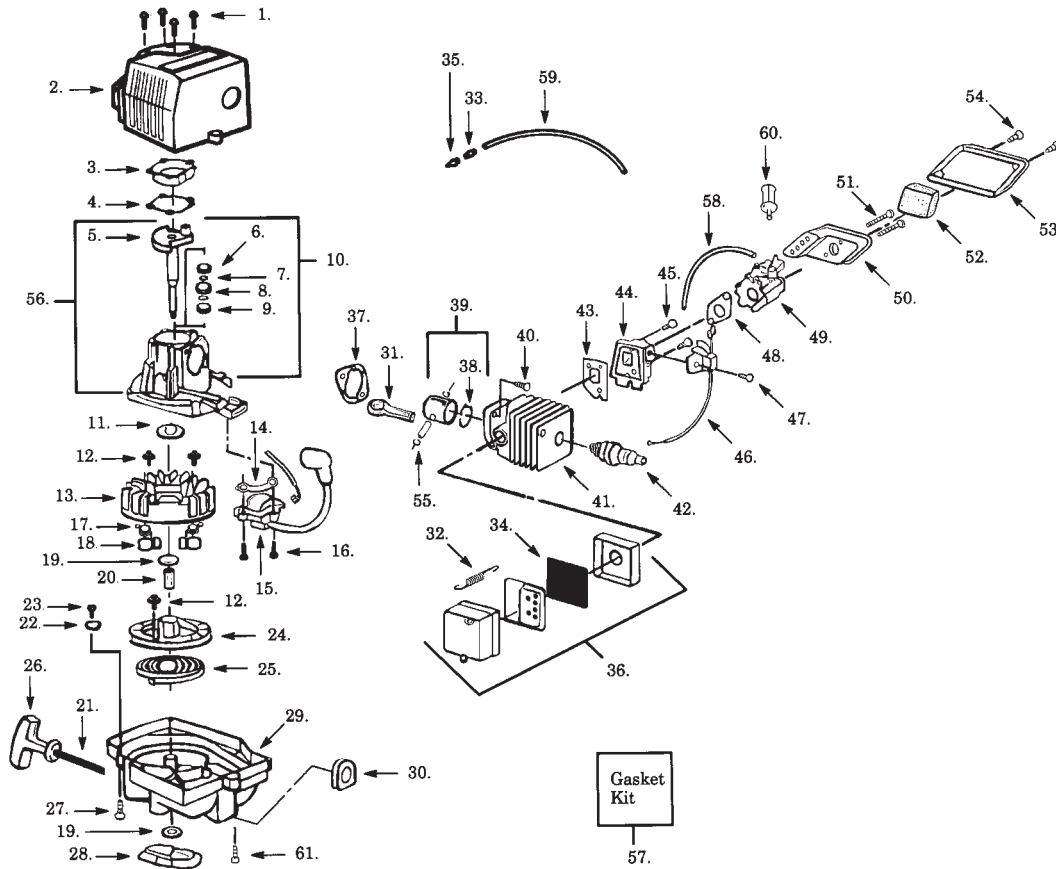

MODEL	HTL480 Hedgetrimmer
PRODUCT NO.	9527153

KEY	PART NUMBER	DESCRIPTION	QTY	KEY	PART NUMBER	DESCRIPTION	QTY
01	5300159-35/6	SCREW	4	32	5300299-30/1	MUFFLER SPRING	1
02	5300380-15/0	SHROUD	1	33	5300244-75/2	VENT FITTING	1
03	5300299-29/3	CRANKCASE COVER	1	34	5300361-80/4	MUFFLER SCREEN	1
04	5300191-81/3	GASKET	1	35	5300261-19/4	CHECK VALVE	1
05	5300143-07/9	CRANKSHAFT ASSEMBLY	1	36	5300693-52/9	MUFFLER KIT	1
06	5300321-25/3	INNER BEARING	1	37	5300191-87/0	CYLINDER GASKET	1
07	5300159-45/5	RETAINING RING	2	38	5300299-24/4	PISTON RING	1
08	5300191-79/7	CRANKCASE SEAL	1	39	5300693-50/3	PISTON KIT	1
09	5300321-24/6	OUTER BEARING	1	40	5300159-53/9	SCREW	2
10	5300148-61/5	CRANKCASE ASSY	1	41	5300694-05/5	CYLINDER	1
11	5300159-41/4	RETAINING RING	1	42	5300300-75/2	SPARK PLUG RCJ-8Y	1
12	5300158-82/0	SCREW	4	43	5300191-85/4	GASKET	1
13	5300391-49/6	FLYWHEEL ASSEMBLY	1	44	5300378-48/5	CARB ADAPTOR	1
14	5300361-45/7	SPACER	1	45	5300160-14/9	SCREW	2
15	5300391-63/7	IGNITION MODULE	1	46	5300143-84/8	THROTTLE CABLE ASSY	1
16	5300159-54/7	SCREW	2	47	5300157-75/6	SCREW	1
17	5300377-30/5	SPRING	2	48	5300191-83/9	GASKET	1
18	5300299-39/2	STARTER DOG	2	49	5300353-06/6	CARBURETTOR	1
19	5300158-28/3	WASHER	1	50	5300361-92/9	COVER, AIR FILTER	1
20	5300159-30/7	FLYWHEEL SPACER	1	51	5300158-49/9	SCREW	2
21	5300692-32/3	ROPE KIT	1	52	5300299-34/3	AIR FILTER	1
22	5300159-63/8	RETAINER	2	53	5300361-93/7	COVER, AIR FILTER	1
23	5300154-96/9	SCREW	1	54	5300156-35/2	SCREW	2
24	5300693-53/7	STARTER PULLEY	1	55	5300151-62/7	PISTON PIN RETAINER	2
25	5300293-95/7	STARTER SPRING	1	56	5300149-73/8	C'CASE & C'KSHAFT ASSY	1
26	5300275-69/9	STARTER HANDLE	1	57	5300694-07/1	GASKET KIT	1
27	5300158-86/1	SCREW	4	58	5300692-47/1	FUEL LINE KIT	1
28	5300143-96/2	CLUTCH ASSEMBLY KIT	1	59	5300692-16/6	VENT PIPE	1
29	5300145-33/0	FAN HOUSING	1	60	5300143-62/4	FUEL FILTER	1
30	5300191-82/1	GROMMET	1	61	5300159-34/9	SCREW	1
31	5300143-97/0	CONNECTING ROD ASSY	1