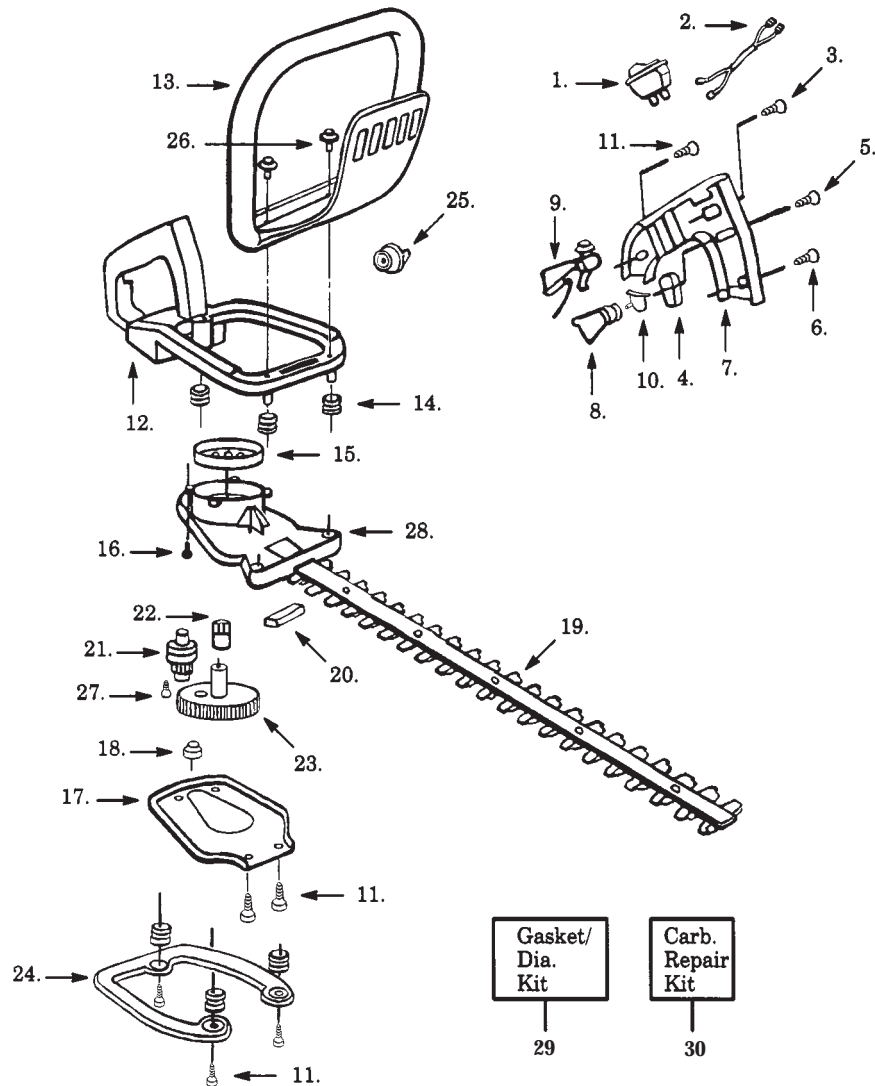

MODEL	HTL480 Hedgetrimmer
PRODUCT NO.	9527153

KEY PART NUMBER	DESCRIPTION	QTY	KEY PART NUMBER	DESCRIPTION	QTY
01	5300299-54/1 IGNITION SWITCH	1	16	5300158-14/3 SCREW	4
02	5300364-43/6 LEAD WIRE ASSY	1	17	5300299-16/0 GEAR BOX PLATE	1
03	5300157-75/6 SCREW	1	18	5300321-21/2 BUSHING-BLADE	1
04	5300299-58/2 TRIGGER LEVER	1	19	5300363-71/9 BLADE ASSY 19"	1
05	5300159-40/6 SCREW	1	20	5300299-48/3 BLADE SEAL	1
06	5300157-70/7 SCREW	1	21	5300362-28/1 PINION ASSY	1
07	5300299-60/8 HANDLE COVER	1	22	5300160-13/1 DRIVE GEAR BEARINGS	1
08	5300299-56/6 THROTTLE TRIGGER	1	23	5300693-55/2 DRIVE GEAR ASSY	1
09	5300361-22/6 THROTTLE LOCKOUT	1	24	5300360-46/7 ISOLATOR PLATE	1
10	5300361-23/4 TRIGGER SPRING	1	25	5300148-71/4 FUEL CAP ASSY	1
11	5300159-34/9 SCREW	3	26	5300159-55/4 SCREW	3
12	5300377-01/6 REAR HANDLE & TANK ASSY	1	27	5300158-05/1 SCREW	1
13	5300949-92/1 FRONT HANDLE	1	28	5300143-99/6 GEAR BOX ASSY	1
14	5300299-46/7 ISOLATOR SPRING	6	29	5300353-12/4 CARB REPAIR KIT	1
15	5300481-13/1 CLUTCH DRUM	1	30	5300353-13/2 GASKET/DIAPHRAGM KIT	1