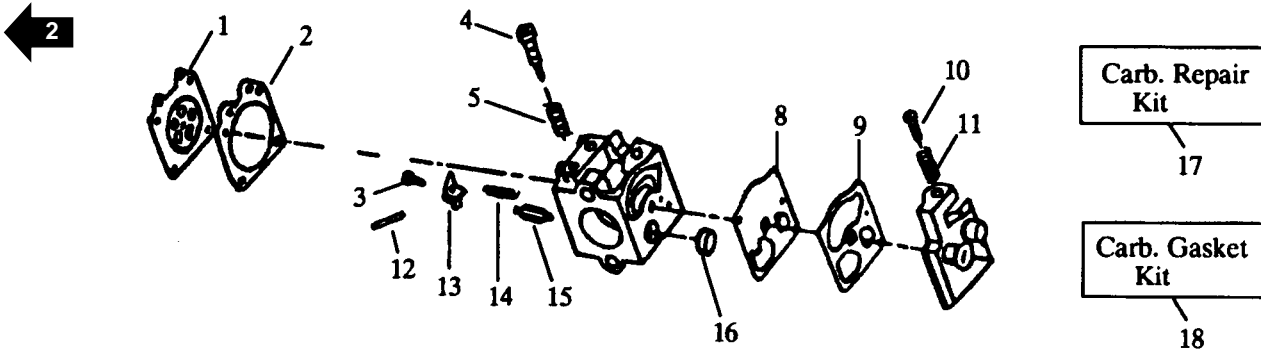

KEY	PART NUMBER	DESCRIPTION	QTY
CA01	5300350-14/6	DIAPHRAGM	1
CA02	5300351-51/6	GASKET METERING	1
CA04	5300352-68/8	MIXTURE NEEDLE	1
CA05	5300352-14/2	SPRING-MIXTURE NEEDLE	1
CA08	5300351-66/4	DIAPHRAGM	1
CA09	5300351-64/9	GASKET	1
CA10	5300352-03/5	SCREW	1
CA11	5300352-08/4	SPRING	1
CA12	5300350-28/6	PIN METERING	1
CA13	5300350-31/0	LEVER METERING	1
CA14	5300351-88/8	METERING LEVER SPRING	1
CA15	5300351-06/0	INLET NEEDLE VALVE	1
CA16	5300351-78/9	INLET SCREEN	1
CA17	5300352-64/7	CARB. KWIK REPAIR KIT	1
CA18	5300352-19/1	KIT GASKET DIAPH.	1