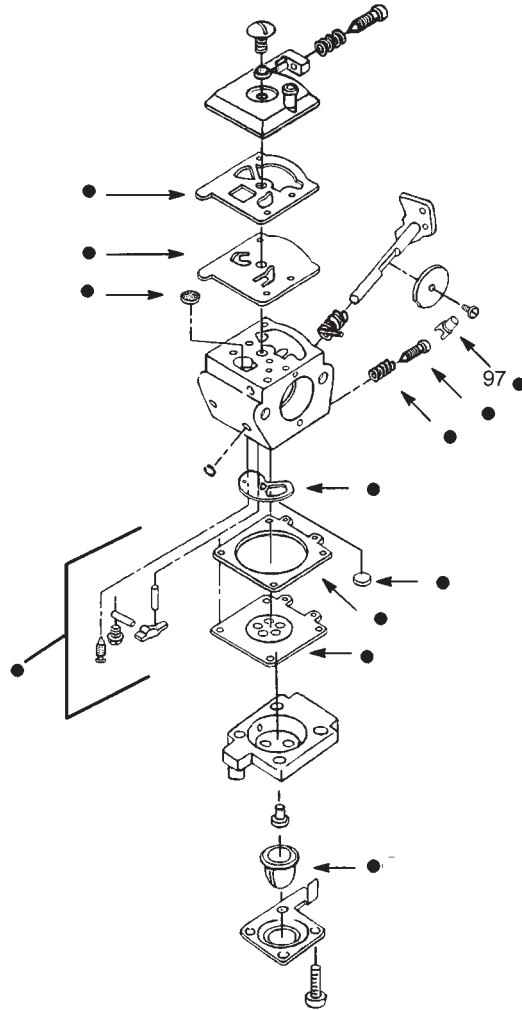

MODEL	Maxi Trim Lite	
PRODUCT NO.	9527153-60	

Key Part Number	Description	Qty
97	5300384-04/6 LIMITER CAP	
98	5300697-28/0 KIT,PRIMER BULB	
99	5300696-68/8 KIT,CARBURETTOR REPAIR