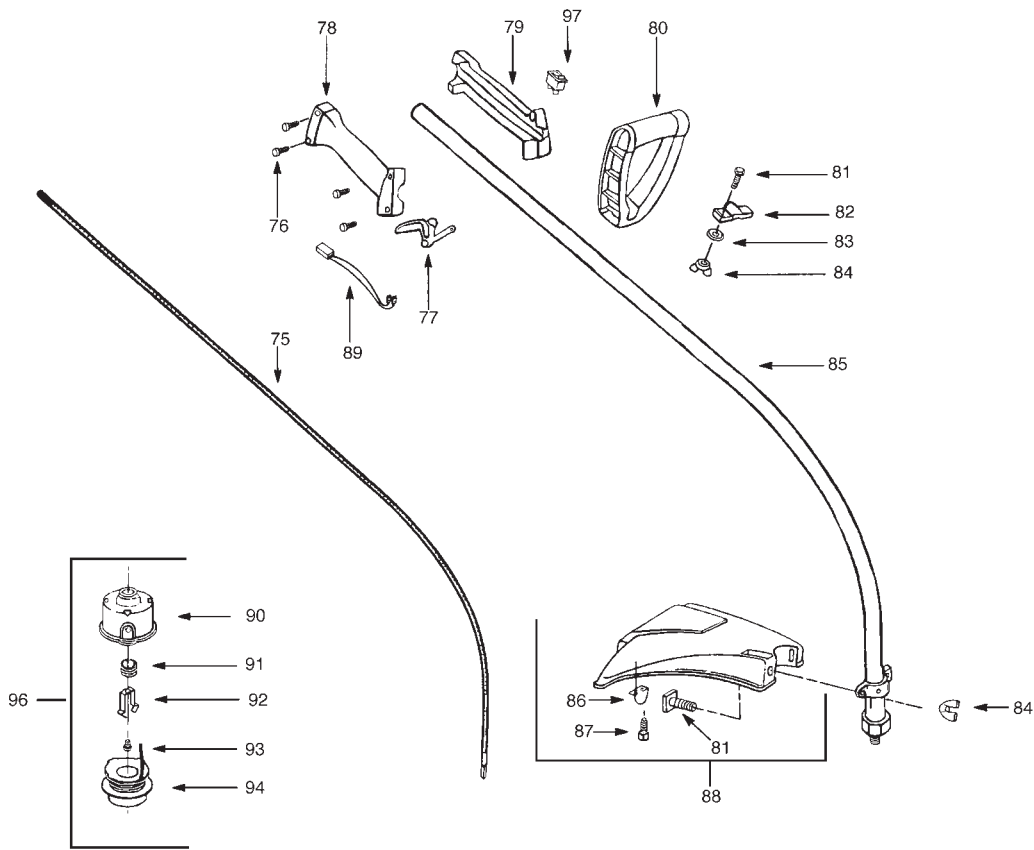

MODEL	Maxi Trim Lite	
PRODUCT NO.	9527153-60	

Key Part Number	Description	Qty
75	5304024-73/9 DRIVESHAFT	1
76	5300158-80/4 SCREW	4
77	5300386-82/7 TRIGGER	1
78	5300385-81/1 HOUSING,THROTTLE,R/H	1
79	5300953-82/4 HOUSING,THROTTLE,L/H	1
80	5300387-08/0 HANDLE,ASSIST	1
81	5300158-20/0 BOLT HANDLE SHIELD	2
82	5300385-99/3 CLAMP,HANDLE	1
83	5300920-62/5 WASHER	1
84	5300161-52/7 NUT,WING	2
85	5300954-39/2 HOUSING ASSY,DRIVESHAFT	1
86	5300952-38/8 LINE LIMITER	1
87	5300158-14/3 SCREW	1
88	5300696-86/0 SHEILD KIT ASSY	1
89	5300490-72/8 IGNITION WIRE	1
90	5300696-90/2 HUB ASSY	1
91	5304014-64/9 SPRING	1
92	5304014-66/4 CLIP,RETAINER	1
93	5304014-67/2 SCREW/WASHER	1
94	9527155-74/2 SPOOL & LINE	1
95	5300695-72/2 SWITCH	1
96	5300474-98/7 CUTTING HEAD ASSY	1