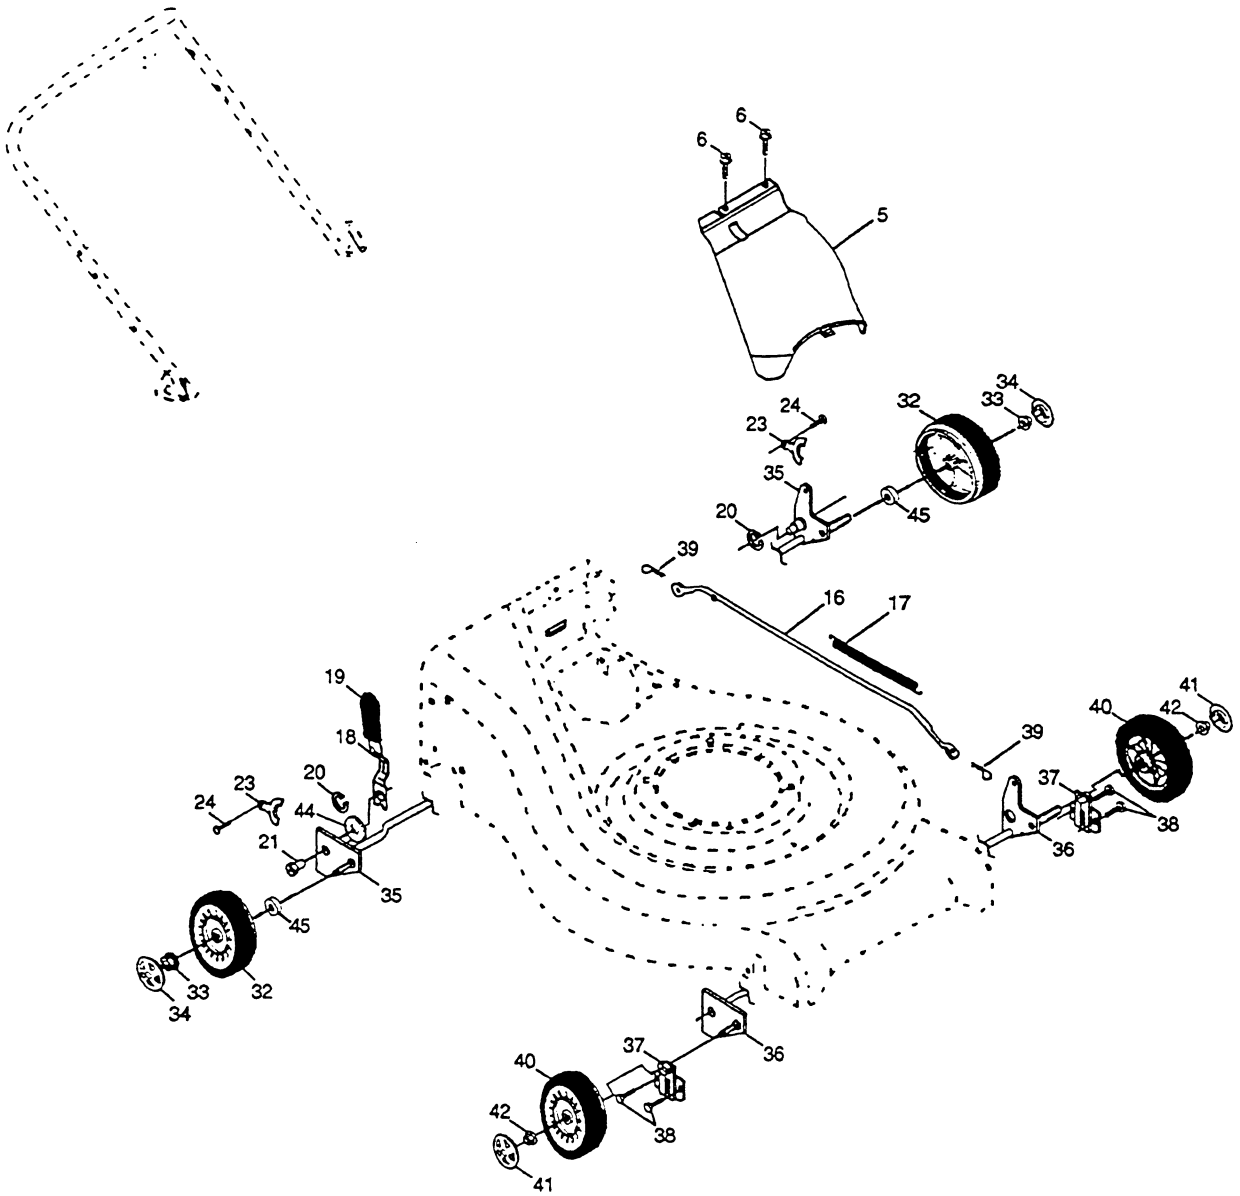

REPAIR PARTS

ROTARY LAWN MOWER -- MODEL NO. BMP4A

REPAIR PARTS

ROTARY LAWN MOWER - - MODEL NO. BMP4A

KEY NO.	PART NO.	DESCRIPTION
5	161537	Cover Drive
6	750634	Screw Thdrol 10-25 x .50
16	161584X479	Rod Connecting
17	161602	Spring Extension
18	160477X004	Spring Selector
19	161961	Knob Selector Spring
20	12000022	E-Ring 7/8
21	163365	Bearing Support
23	161118X004	Retainer Drive Asm. Stmp.
24	57808	Screw Hex Head Tapping 1/4-20 x .75
32	167628	Wheel 9 x 2
33	83923	Nut Hex Flange Lock
34	150181	Hubcap
35	160785 X004	Shaft Asm. Rear
36	160786X004	Shaft Asm. Front
37	161463	Retainer Front Shaft
38	163409	Screw 12 x 5/8
39	700279	Clip Retainer
40	157178	Wheel 8 x 2
41	150182	Hubcap
42	83923	Nut, Hex Flange Lock 3/8-16
44	19572216	Washer
45	146630	Spacer