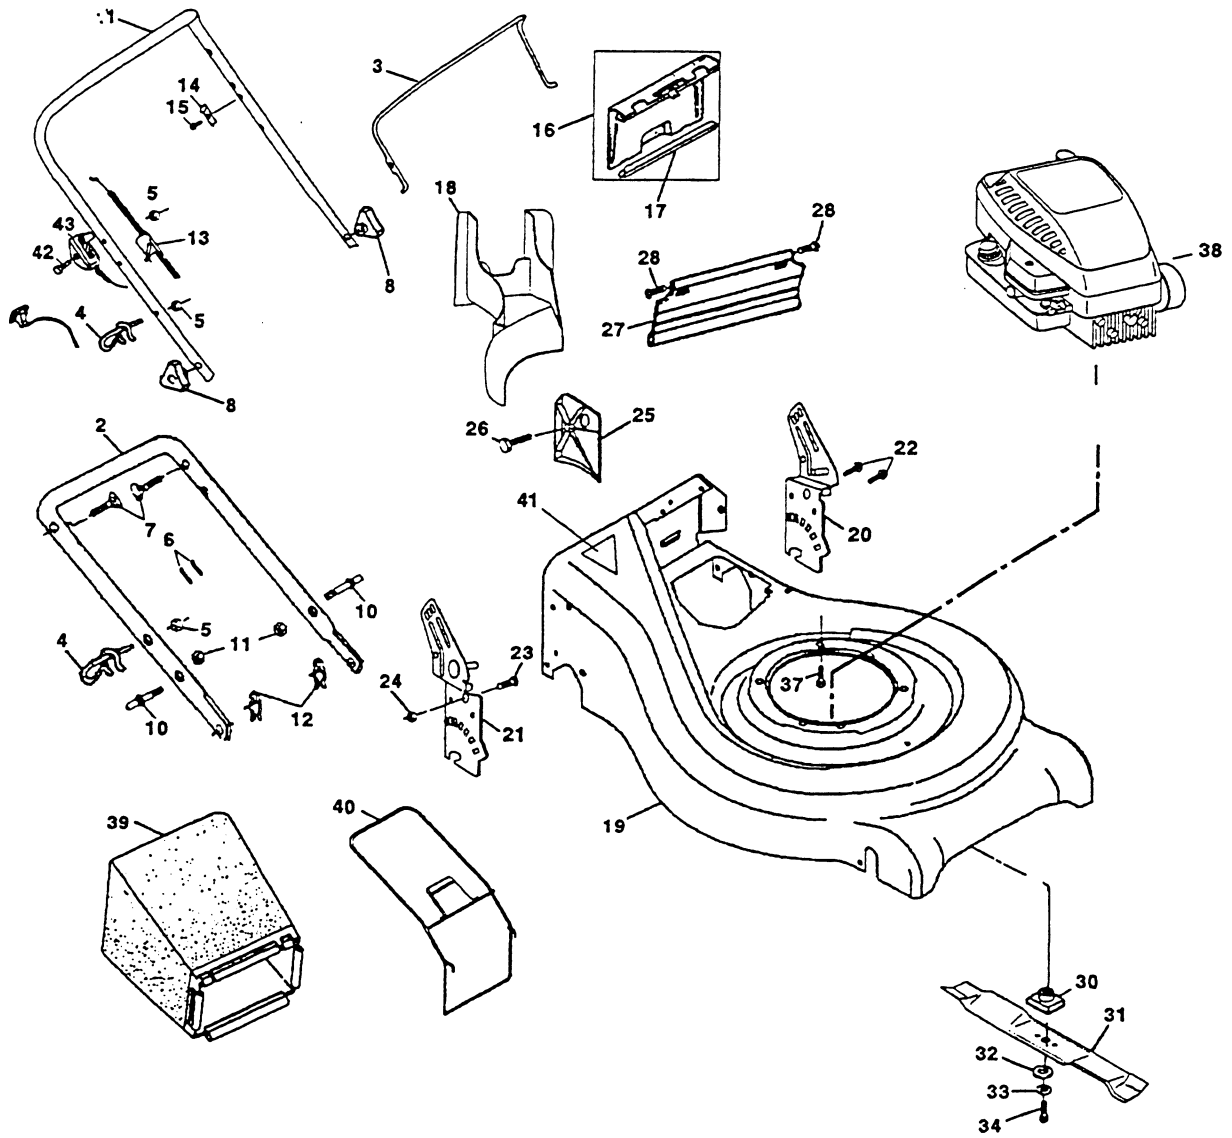

REPAIR PARTS

ROTARY MOWER MODEL NO. BMP4A

REPAIR PARTS

ROTARY MOWER MODEL NO. BMP4A

KEY NO.	PART NO.	DESCRIPTION
1	161471X479	Handle, Upper Dlx Comf.
2	161105X479	Handle, Lower
3	131036	Bail, Cont. Wire Dlx Comf. Blk
4	132001	Guide, Rope, Side
5	63601	Nut, Hex Lockwasher 1/4-20
6	66426	Wire, Tie
7	131959	Bolt, Handle 5/16-18 x 1.75
8	87692	Knob, Handle
10	161551	Bolt, Sq. Neck
11	73990500	Nut, Hex Lockwasher Ins. 5/16-18 UNC
12	51793	Cotter, Hairpin
13	133107	Cable
14	850733X004	Bracket, Upstop
15	83816	Screw, Hex Washer Head Tapping 10-2
16	162085	Kit, Door Rear
17	161548	Seal, Door
18	165261	Plug, Mulcher
19	162092	Kit, Housing
20	161568X479	Handle, Bracket Asm. Left
21	161569X479	Handle, Bracket Asm. Right
22	150078	Screw, Hex Wshd
23	163183	Bolt, Hex Head 5/16-18 x 5/8
24	63124	Nut, Hex Lock Wshr 5/16-18
25	161333	Baffle, Side
26	163409	Screw 12 x 5/8
27	161550	Skirt
28	88652	Screw, Hinge 1/4-20 x 1.25
30	851514	Adapter
31	159267	Blade, 21"
32	851074	Washer, Hardened
33	850263	Lockwasher, Helical Spring 3/8
34	851084	Screw, Hex Head 3/8-24 x 1.38
37	150406	Bolt, Engine
38	-----	Engine Briggs and Stratton Model No. 10A902 Order parts from engine manufacturer
39	165844	Grass Catcher Bag
40	161358	Grass Catcher Frame
41	145494	Danger Decal
42	144929	Screw
43	163054	Throttle Control
--	167623	Operator's Manual (Euro)
--	167625	Replacement Parts Manual (English/French)