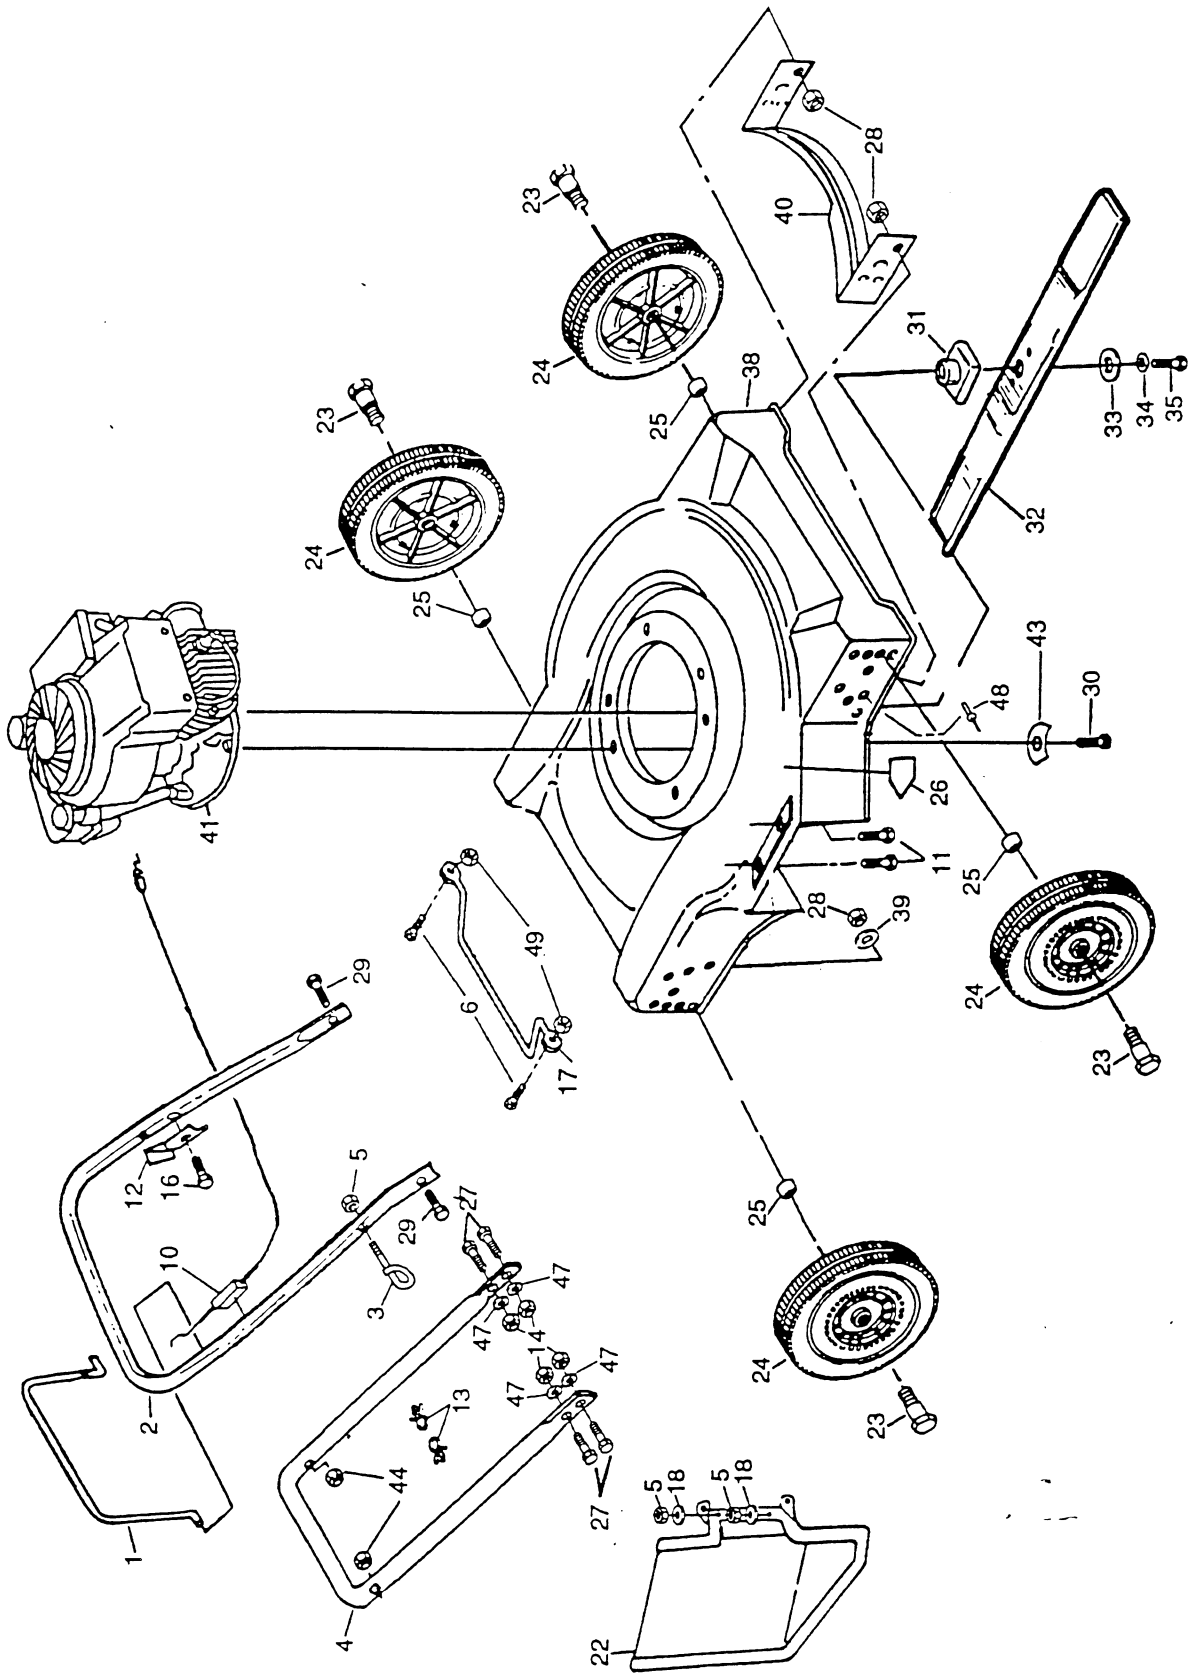

# REPAIR PARTS

## ROTARY LAWN MOWER -- MODEL NO. BMP35A

## ROTARY LAWN MOWER -- MODEL NO. BMP35A

KEY PART NO. NO.	DESCRIPTION	KEY PART NO. NO.	DESCRIPTION
1	86902	30	150406
2	132826X479	31	850977
3	132001	32	145106
4	851646X479	33	851074
5	63601	34	850263
6	85825	35	851084
10	156569	38	157449
11	74760412	39	61537
12	850733X004	40	136164X479
13	66426	41	-----
14	132010	43	851201X004
16	750097 *	44	132004
17	154147	47	55611
18	53847	48	128415
22	752052	49	69180
23	67609	--	157134
24	130491	--	157135
25	136624	--	157448
26	145494		
27	137009		
28	751592		
29	74350424		
	Control Bar		Hex Head Thread Rolling Screw 3/8-16 x 1-1/8
	Upper Handle		Blade Adapter
	Rope Guide		20" Blade
	Lower Handle		Hardened Washer
	Locknut 1/4-20		Helical Washer, Lock 3/8
	Screw		Hex Head Screw 3/8-24 x 1-3/8 Gr. 8
	Engine Zone Control Cable		Lawn Mower Housing Kit
	Hex Head Screw 1/4		Washer
	Up-Stop Bracket		Front Baffle
	Tie Wire		* Engine - Tecumseh Model No. TVS90
	Locknut		Engine Washer
	Hex Washer Head Tapping Screw #10-2		Hex Nut 1/4-20
	Foot Guard		Washer
	Flat Washer		Pop Rivet
	Discharge Guard		Nut
	Shoulder Bolt		Operator's Manual (English)
	Wheel Assembly		Operator's Manual (French)
	Spacer		Repair Parts Manual
	Danger Decal		
	Hex Head Bolt 3/8-16 x 1		
	Locknut 3/8-16		
	Hex Head Screw		

Available accessories not included with lawn mower:

-- GCK 2200 Grass Catcher

NOTE: All component dimensions given in U.S. inches.  
1 inch = 25.4 mm

\* These parts must be purchased through an authorized Tecumseh Dealer.