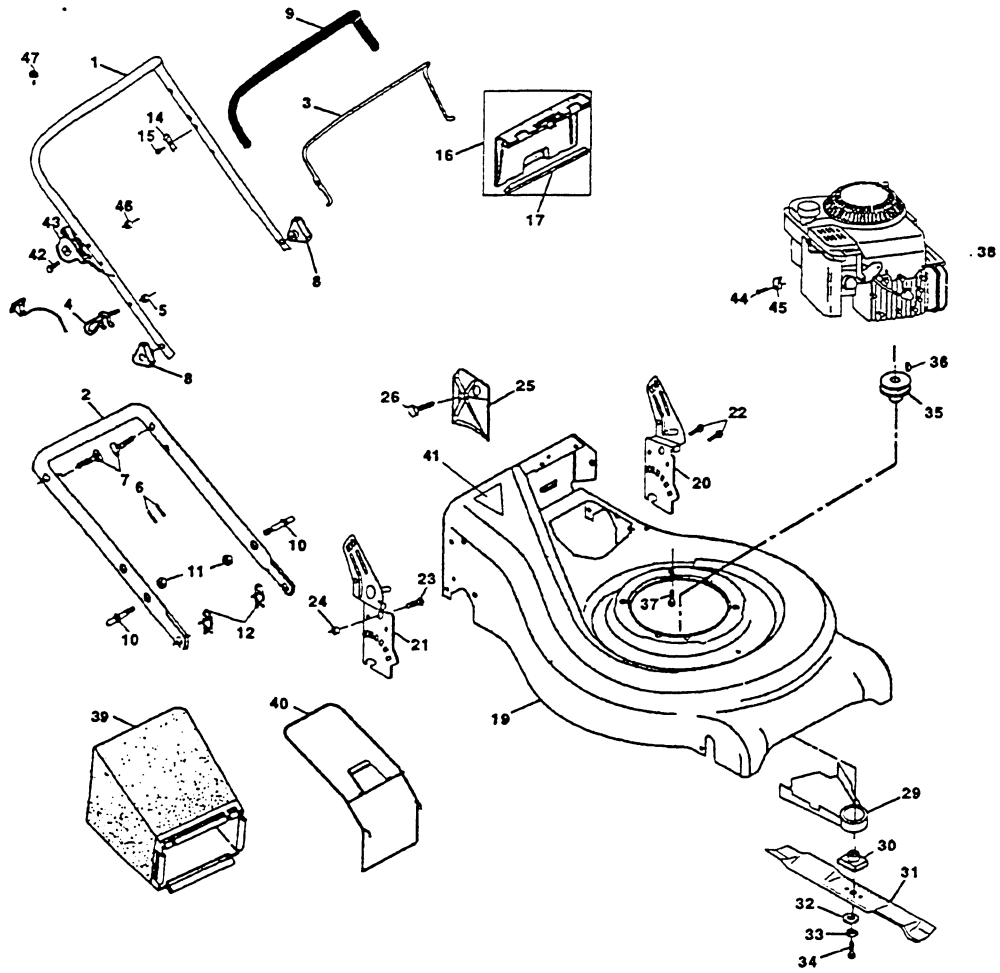

REPAIR PARTS

ROTARY MOWER MODEL NO. BM5B53TDEA

REPAIR PARTS

ROTARY MOWER MODEL NO. BM5B53TDEA

KEY NO.	PART NO.	DESCRIPTION
1	165542	Handle, Upper Dlx Comf.
2	161105X479	Handle, Lower
3	131036	Bail, Cont. Wire Dlx Comf. Blk
4	132001	Guide, Rope, Side
5	63601	Nut, Hex Lockwasher 1/4-20
6	66426	Wire, Tie
7	131959	Bolt, Handle 5/16-18 x 1.75
8	87692	Knob, Handle
9	164265	Grip, Hdl Foam Smooth
10	161551	Bolt, Sq. Neck
11	73990500	Nut, Hex Lockwasher Ins. 5/16-18 UNC
12	51793	Cotter, Hairpin
14	850733X004	Bracket, Upstop
15	83816	Screw, Hex Washer Head Tapping 10-2
16	162085	Kit, Door Rear
17	161548	Seal, Door
19	162092	Kit, Housing
20	161568X424	Handle, Bracket Asm. Left
21	161569X424	Handle, Bracket Asm. Right
22	150078	Screw, Hex Wshd
23	163183	Bolt, Hex Head 5/16-18 x 5/8
24	63124	Nut, Hex Lock Wshr 5/16-18
25	161333	Baffle, Side
26	163409	Screw 12 x 5/8
29	134612	Shield, Debris Modified
30	851514	Adapter
31	159267	Blade, 21"
32	851074	Washer, Hardened
33	850263	Lockwasher, Helical Spring 3/8
34	851084	Screw, Hex Head 3/8-24 x 1.38
35	84596	Pulley, Engine
36	87677	Key, Hi Pro
37	150406	Bolt, Engine
38	-----	Engine Briggs & Stratton Model No. 12H807 Order parts from engine manufacturer
39	165844	Grass Catcher Bag
40	161358	Grass Catcher Frame
41	145494	Danger Decal
42	144929	Screw
43	163837	Combi-key Control
44	83816	Screw
45	111190X	Cable Clamp
46	751152	Nut
47	122147X	Key
--	167477	Operator's Manual (Euro)
--	167476	Replacement Parts Manual (English/French)