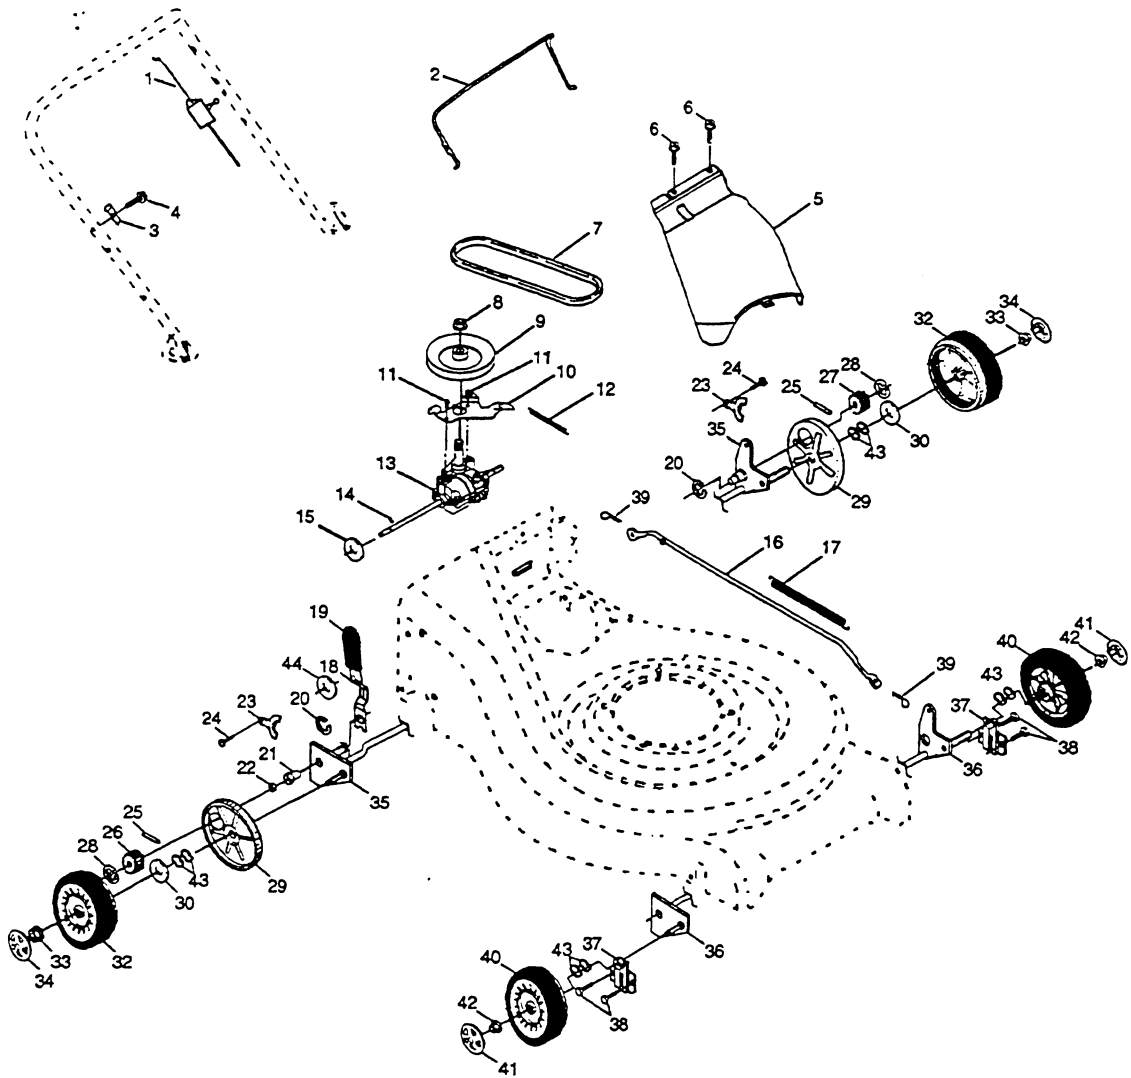

REPAIR PARTS

ROTARY LAWN MOWER -- MODEL NO. BM5B53TDEA

REPAIR PARTS

ROTARY LAWN MOWER - - MODEL NO. BM5B53TDEA

KEY NO.	PART NO.	DESCRIPTION
1	161587	Cable Drive
2	161473	Bail Control Drive
3	161478X004	Bracket, Downstop
4	83816	Screw Hex Wash Head Tapping 10-2
5	161552	Cover Drive
6	750634	Screw Thdrol 10-25 x .50
7	160816	V-Belt
8	132010	Nut Lock Flanged 3/8-16 Zinc
9	163939	Pulley Driven
10	160813X004	Belt Keeper
11	17541011	Screw Hex Wash Head 10-24 X .668
12	75192	Spring
13	161581	Transmission Asm.
14	145354	Pin Spring Thrust
15	57079	Washer Hardened
16	161584X479	Rod Connecting
17	161602	Spring Extension
18	160477X004	Spring Selector
19	161961	Knob Selector Spring
20	12000022	E-Ring 7/8
21	163365	Bearing Support
22	88060	Bearing Ball
23	161118X004	Retainer Drive Asm. Stmp.
24	57808	Screw Hex Head Tapping 1/4-20 x .75
25	164795	Drive Pawl
26	165096	Pinion, Drive RH
27	165097	Pinion, Drive LH
28	12000058	E-Ring 7/16
29	88080	Cover, Dust Wheel
30	67725	Washer 1/2 x 1-1/2 x .134
32	162063	Wheel 9 x 2
33	83923	Nut Hex Flange Lock
34	150181	Hubcap
35	160785 X004	Shaft Asm. Rear
36	160786X004	Shaft Asm. Front
37	161463	Retainer Front Shaft
38	163409	Screw 12 x 5/8
39	700279	Clip Retainer
40	157178	Wheel 8 x 2
41	150182	Hubcap
42	83923	Nut, Hex Flange Lock 3/8-16
43	57143	Wave Washer
44	19572216	Washer