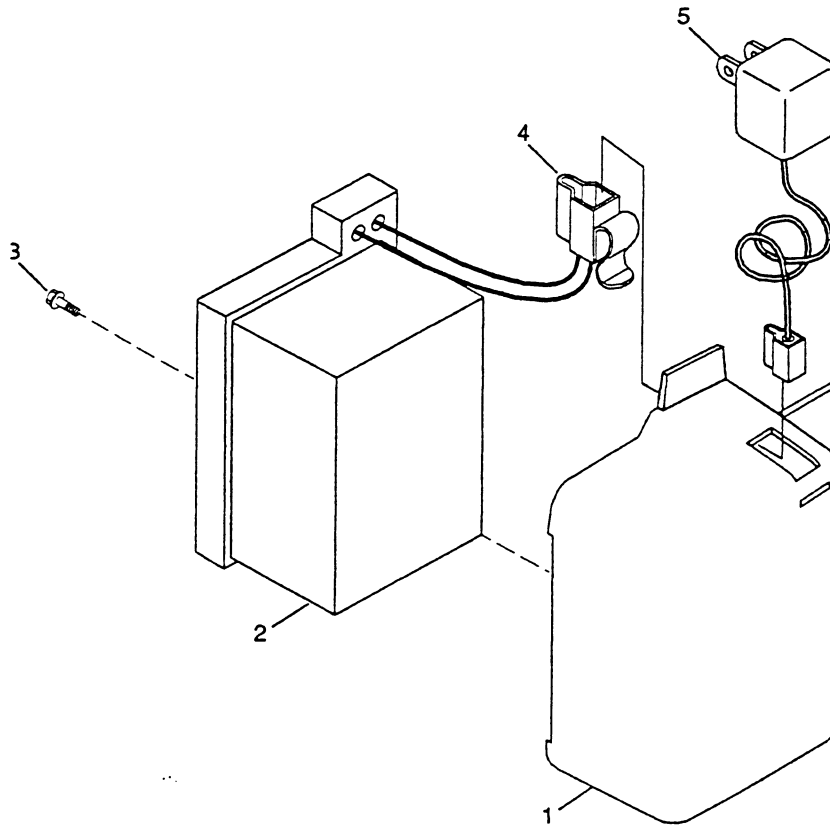

REPAIR PARTS

ROTARY LAWN MOWER -- MODEL NO. BM5B53TDEA

REPAIR PARTS

ROTARY LAWN MOWER - - MODEL NO. BM5B53TDEA

KEY NO.	PART NO.	DESCRIPTION
1	161587	Cable Drive
2	161473	Bail Control Drive
3	161478X004	Bracket, Downstop
4	83816	Screw Hex Wash Head Tapping 10-2
5	161552	Cover Drive
6	750634	Screw Thdrol 10-25 x .50
7	160816	V-Belt
8	132010	Nut Lock Flanged 3/8-16 Zinc
9	163939	Pulley Driven
10	160813X004	Belt Keeper
11	17541011	Screw Hex Wash Head 10-24 X .668
12	75192	Spring
13	161581	Transmission Asm.
14	145354	Pin Spring Thrust
15	57079	Washer Hardened
16	161584X479	Rod Connecting
17	161602	Spring Extension
18	160477X004	Spring Selector
19	161961	Knob Selector Spring
20	12000022	E-Ring 7/8
21	163365	Bearing Support
22	88060	Bearing Ball
23	161118X004	Retainer Drive Asm. Stmp.
24	57808	Screw Hex Head Tapping 1/4-20 x .75
25	164795	Drive Pawl
26	165096	Pinion, Drive RH
27	165097	Pinion, Drive LH
28	12000058	E-Ring 7/16
29	88080	Cover, Dust Wheel
30	67725	Washer 1/2 x 1-1/2 x .134
32	162063	Wheel 9 x 2
33	83923	Nut Hex Flange Lock
34	150181	Hubcap
35	160785 X004	Shaft Asm. Rear
36	160786X004	Shaft Asm. Front
37	161463	Retainer Front Shaft
38	163409	Screw 12 x 5/8
39	700279	Clip Retainer
40	157178	Wheel 8 x 2
41	150182	Hubcap
42	83923	Nut, Hex Flange Lock 3/8-16
43	57143	Wave Washer
44	19572216	Washer

REPAIR PARTS

ROTARY LAWN MOWER - - MODEL NO. BM5B53TDEA BATTERY

KEY NO.	PART NO.	DESCRIPTION
1	161334	Battery Bracket
2	750909	Battery
3	17411312	Hex Washer Head Screw 13 x .750
4	86353	Connector Mounting Clip
5	130024	Battery Charger