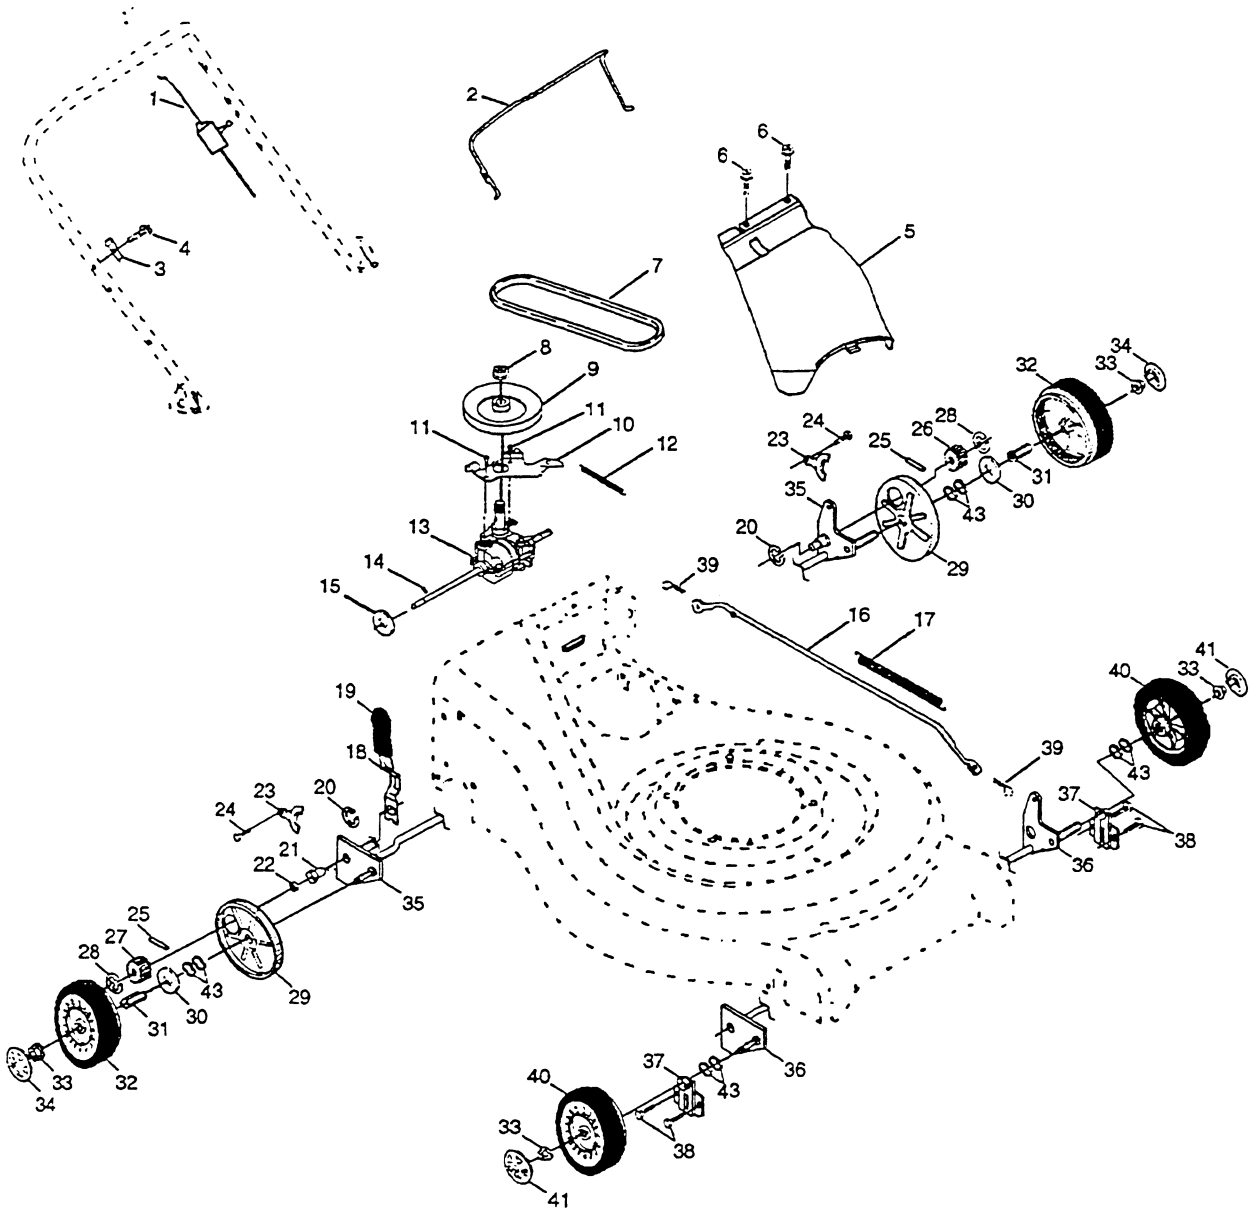

REPAIR PARTS

ROTARY LAWN MOWER - - MODEL NO. BM55BTO53A

REPAIR PARTS

ROTARY LAWN MOWER - - MODEL NO. BM55BTO53A

KEY NO.	PART NO.	DESCRIPTION
1	161587	Cable Drive
2	161473	Bail Control Drive
3	161478X004	Bracket, Downstop
4	83816	Screw Hex Wash Head Tapping 10-2
5	161537	Cover Drive
6	750634	Screw Thdrol 10-25 x .50
7	160816	V-Belt
8	132010	Nut Lock Flanged 3/8-16 Zinc
9	163939	Pulley Driven
10	160813X004	Belt Keeper
11	17541011	Screw Hex Wash Head 10-24 X .668
12	75192	Spring
13	161581	Transmission Asm.
14	145354	Pin Spring Thrust
15	57079	Washer Hardened
16	161584X479	Rod Connecting
17	161602	Spring Extension
18	160477X004	Spring Selector
19	161961	Knob Selector Spring
20	12000022	E-Ring 7/8
21	163365	Bearing Support
22	88060	Bearing Ball
23	161118X004	Retainer Drive Asm. Stmp.
24	57808	Screw Hex Head Tapping 1/4-20 x .75
25	164795	Drive Pawl
26	165096	Pinion, Drive RH
27	165097	Pinion, Drive LH
28	12000058	E-Ring 7/16
29	88080	Cover, Dust Wheel
30	67725	Washer 1/2 x 1-1/2 x .134
32	162063	Wheel 9 x 2
33	83923	Nut Hex Flange Lock
34	150181	Hubcap, Mag Platinum 9"
35	160785 X004	Shaft Asm. Rear
36	160786X004	Shaft Asm. Front
37	161463	Retainer Front Shaft
38	163409	Screw 12 x 5/8
39	700279	Clip Retainer
40	143593	Wheel 8 x 2
41	150182	Hubcap
43	57143	Wave Washer