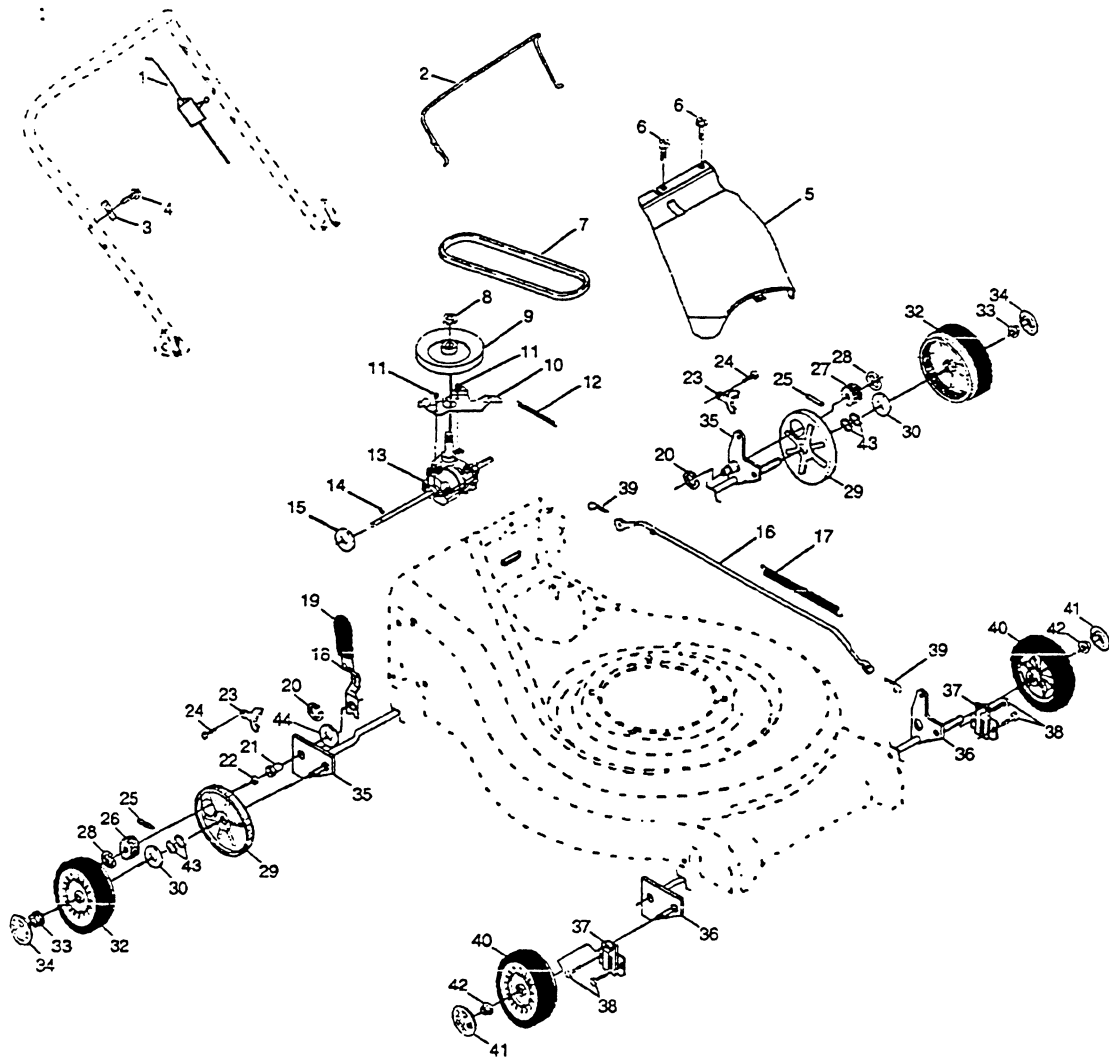

REPAIR PARTS

ROTARY LAWN MOWER -- MODEL NO. BM4T53TA

REPAIR PARTS

ROTARY LAWN MOWER - - MODEL NO. BM4T53TA

KEY NO.	PART NO.	DESCRIPTION
1	161587	Cable Drive
2	161473	Bail Control Drive
3	161478X004	Bracket, Downstop
4	83816	Screw Hex Wash Head Tapping 10-2
5	161537	Cover Drive
6	750634	Screw Thdrol 10-25 x .50
7	160816	V-Belt
8	132010	Nut Lock Flanged 3/8-16 Zinc
9	163939	Pulley Driven
10	160813X004	Belt Keeper
11	17541011	Screw Hex Wash Head 10-24 X .668
12	75192	Spring
13	161581	Transmission Asm.
14	145354	Pin Spring Thrust
15	57079	Washer Hardened
16	161584X479	Rod Connecting
17	161602	Spring Extension
18	160477X004	Spring Selector
19	161961	Knob Selector Spring
20	12000022	E-Ring 7/8
21	163365	Bearing Support
22	88060	Bearing Ball
23	161118X004	Retainer Drive Asm. Stmp.
24	57808	Screw Hex Head Tapping 1/4-20 x .75
25	164795	Drive Pawl
26	165096	Pinion, Drive RH
27	165097	Pinion, Drive LH
28	12000058	E-Ring 7/16
29	88080	Cover, Dust Wheel
30	67725	Washer 1/2 x 1-1/2 x .134
32	162063	Wheel 9 x 2
33	83923	Nut Hex Flange Lock
34	150181	Hubcap
35	160785 X004	Shaft Asm. Rear
36	160786X004	Shaft Asm. Front
37	161463	Retainer Front Shaft
38	163409	Screw 12 x 5/8
39	700279	Clip Retainer
40	157178	Wheel 8 x 2
41	150182	Hubcap
42	83923	Nut, Hex Flange Lock 3/8-16
43	57143	Wave Washer
44	19572216	Washer