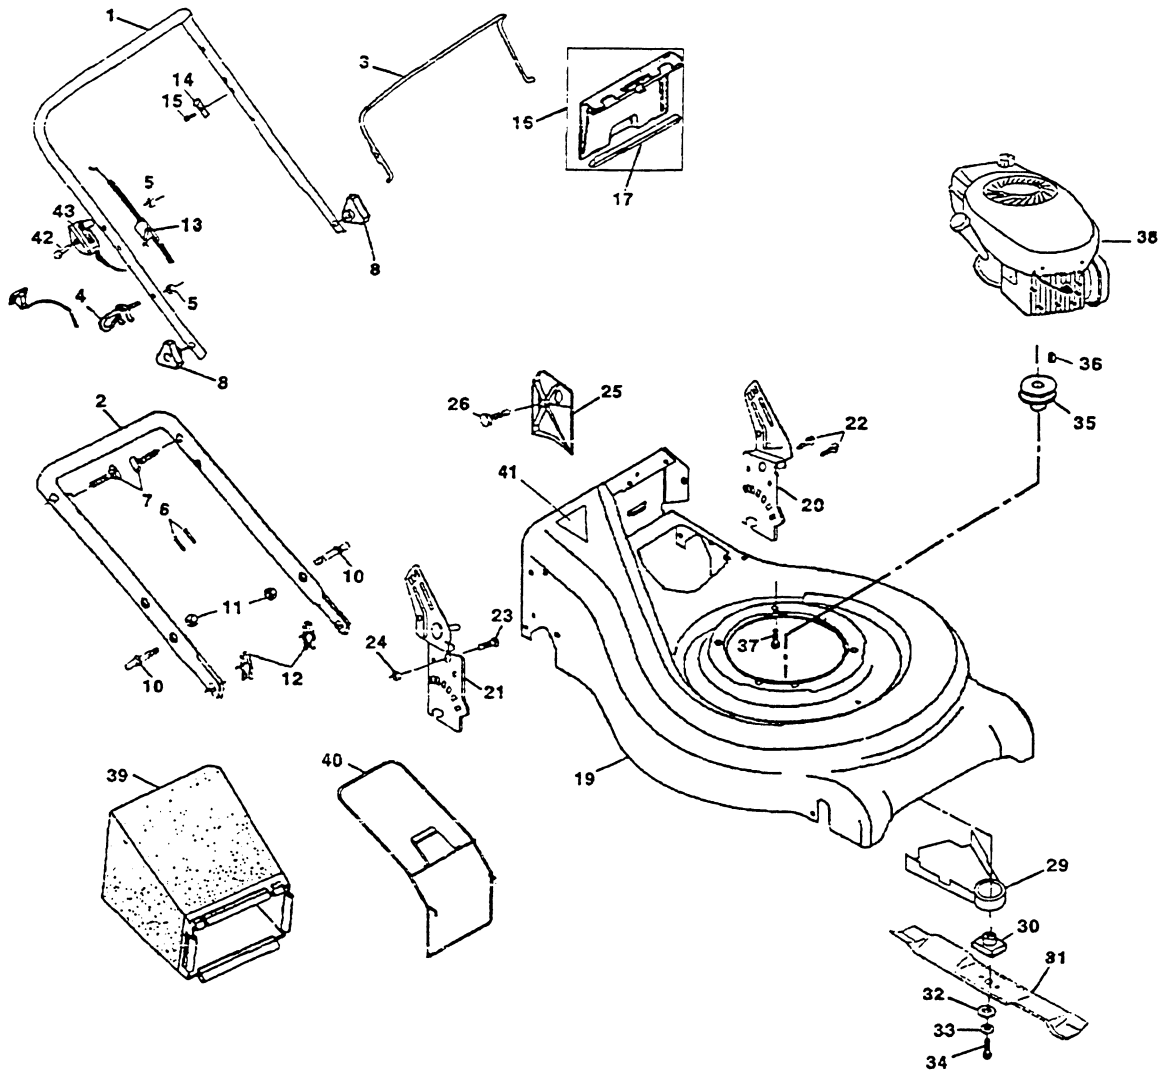

REPAIR PARTS

ROTARY MOWER MODEL NO. BM4T53TA

REPAIR PARTS

ROTARY MOWER MODEL NO. BM4T53TA

KEY NO.	PART NO.	DESCRIPTION
1	165534X479	Handle, Upper Dlx Comf.
2	161105X479	Handle, Lower
3	131036	Bail, Cont. Wire Dlx Comf. Blk
4	132001	Guide, Rope, Side
5	63601	Nut, Hex Lockwasher 1/4-20
6	66426	Wire, Tie
7	131959	Bolt, Handle 5/16-18 x 1.75
8	87692	Knob, Handle
10	161551	Bolt, Sq. Neck
11	73990500	Nut, Hex Lockwasher Ins. 5/16-18 UNC
12	51793	Cotter, Hairpin
13	133107	Cable
14	850733X004	Bracket, Upstop
15	83816	Screw, Hex Washer Head Tapping 10-2
16	162085	Kit, Door Rear
17	161548	Seal, Door
19	162092	Kit, Housing
20	161568X479	Handle, Bracket Asm. Left
21	161569X479	Handle, Bracket Asm. Right
22	150078	Screw, Hex Wshd
23	163183	Bolt, Hex Head 5/16-18 x 5/8
24	63124	Nut, Hex Lock Wshr 5/16-18
25	161333	Baffle, Side
26	163409	Screw 12 x 5/8
29	134612	Shield, Debris Modified
30	851514	Adapter
31	159267	Blade, 21"
32	851074	Washer, Hardened
33	850263	Lockwasher, Helical Spring 3/8
34	851084	Screw, Hex Head 3/8-24 x 1.38
35	85543	Pulley, Engine
36	87677	Key, Hi Pro
37	150406	Bolt, Engine
38	-----	Engine Tecumseh Model No. TVS-115 Order parts from engine manufacturer
39	165844	Grass Catcher Bag
40	161358	Grass Catcher Frame
41	145494	Danger Decal
42	144929	Screw
43	163054	Throttle Control
--	167444	Operator's Manual (Euro)
--	167445	Replacement Parts Manual