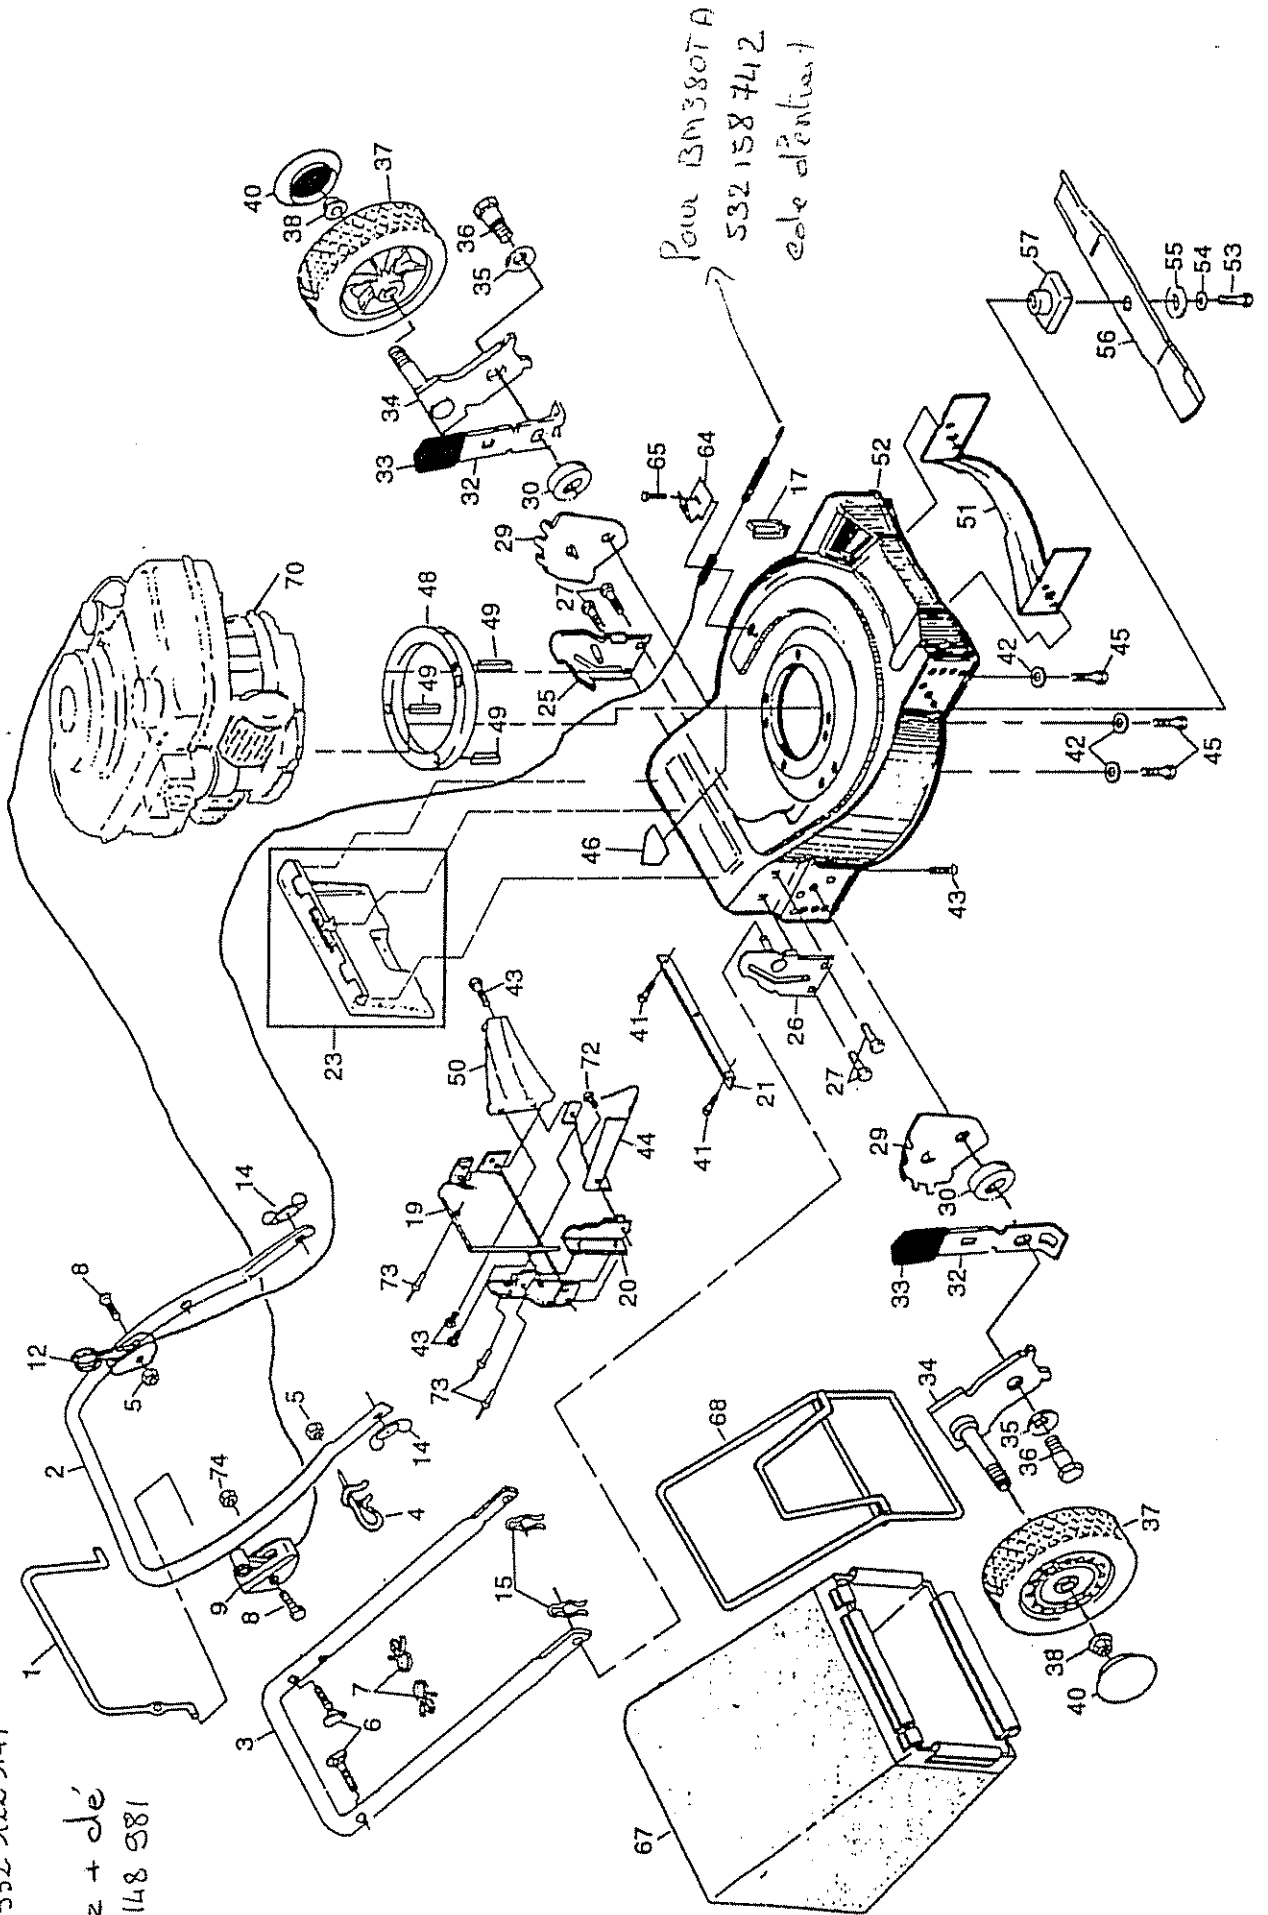

REPAIR PARTS

ROTARY MOWER MODEL NO. BM38TDEA

de' -> 532 112 147

cde gaz + de'
532 148 981

REPAIR PARTS

ROTARY MOWER MODEL NO. BM38TDEA

KEY NO.	PART NO.	DESCRIPTION	KEY NO.	PART NO.	DESCRIPTION
1	145793	Control Bar	42	53998	Flat Washer
2	145646X479	Upper Handle	43	54583	Hex Tapping Screw 1/4-20 x 1/2
3	157081X479	Lower Handle	44	133188X479	Discharge Baffle
4	132001	Rope Guide	45	850999	Hex Head Thread Rolling Screw 3/8-16 x 2
5	63601	Locknut 1/4-20	46	145494	Danger Decal
6	131959	Handle Bolt	48	850988	Engine Spacer
7	66426	Cable Tie	49	850987	Engine Bushing
8	144929	Hex Washer Head Screw 1/4-20 x 2.12	50	700063X479	Rear Baffle
9	157180	Throttle Control --	51	701640X479	Front Baffle
12	157551	Drive Control	52	149295	Housing Assembly (Incl. Ref. #46)
14	128638	Wing Nut	53	851084	Hex Head Bolt 3/8-24 x 1-3/8 Grd. 8
15	51793	Hairpin Cotter	54	850263	Helical Lock Washer
17	145669	Drive Cable Guide	55	851074	Hardened Washer
19	146693X479	Back Plate	56	145106	20" Blade
20	700363X479	Side Baffle	57	851514	Blade Adapter
21	146143X479	Foot Guard	64	85768	Screw
23	147613	Rear Door Assembly Kit	65	88615	Bracket
25	151589X479	Handle Bracket Assembly (Left)	67	147270	Grass Bag
26	151588X479	Handle Bracket Assembly (Right)	68	750532	Catcher Frame
27	150078	Screw 5/16-18 x 3/4	70	-----	* Engine - Tecumseh Model TVS90-46086D
29	750085X007	Wheel Adjusting Bracket	72	150050	Hex Washer Head Screw #10-16 x .50
30	146630	Spacer	73	128415	Pop Rivet
32	700331X004	Selector Spring	74	751152	Nut
33	87877	Selector Knob	--	146983	Operator's Manual (English)
34	145935X004	Axle Arm Assembly	--	146984	Operator's Manual (French)
35	62335	Belleville Washer	--	157185	Replacement Parts Manual (English/French)
36	142748	Shoulder Bolt 3/8-16	--	800197	Noise Level Decal
37	148438	Wheel & Tire Assembly	--	145495	International Symbols Decal
38	83923	Flanged Locknut			
40	77400	Hubcap			
41	146694	Screw