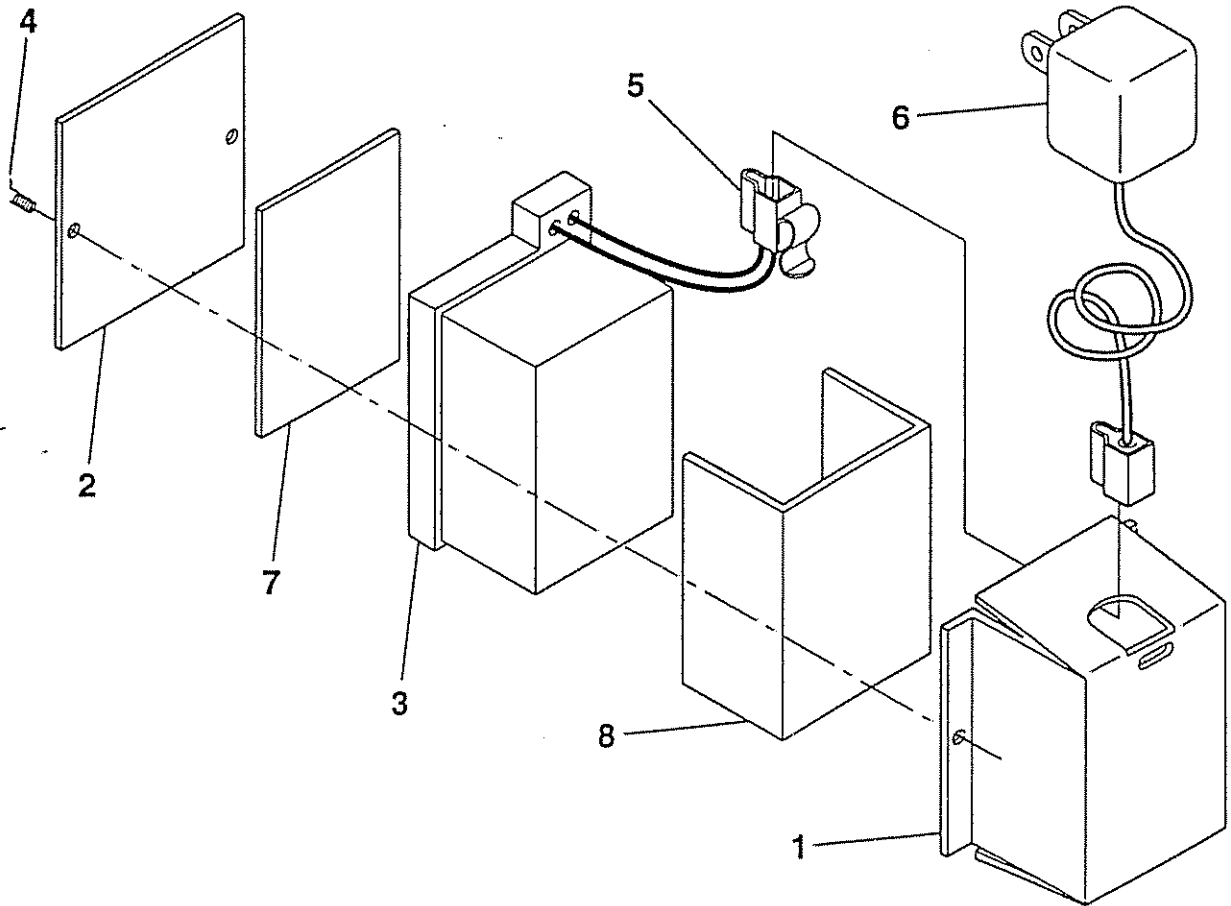

REPAIR PARTS

ROTARY LAWN MOWER -- MODEL NO. BM38TDEA

REPAIR PARTS

ROTARY LAWN MOWER -- MODEL NO. BM38TDEA

KEY NO.	PART NO.	DESCRIPTION	KEY NO.	PART NO.	DESCRIPTION
1	750097	Hex Washer Head Screw #10-24 x 1/2	21	152018	Adjuster Assembly (Left)
2	750727	Drive Cover	22	152019	Adjuster Assembly (Right)
3	4802	Washer	24	88080	Dust Cover
4	851980	Drive Pawl	25	67725	Washer
5	86043	Drive Pulley	26	88446	Wheel Bushing
6	12000030	Retaining Ring	27	750124	Wheel & Tire Assembly
7	54583	Screw 1/4-20 x 1/2	28	145212	Flanged Locknut
8	851947X004	Clutch Frame	29	85179	Retainer Clip
9	50962	Locknut 1/4-20	30	77400	Hubcap
10	702631X004	Clutch Lever	31	12000058	E-Ring
11	86067	Clutch Lever Spacer	32	137054	Pinion
12	750253	Locknut 5/16-18	33	63601	Locknut 1/4-20
13	72070504	Carriage Bolt 5/16-18 x 1/2	34	700537	Drive Shaft
14	74350424	Hex Head Screw 1/4-20 x 1-1/2	35	88082	Driven Pulley
15	88069	Spacer	36	850053	Drive Belt
16	48160	Idle Assembly (Includes Key No. 17)	--	850077	"Clean Under" Decal (Drive Cover)
17	88576	Idle Spacer	Available accessories not included with mower:		
18	88517	Shoulder Bolt 5/16-18 x 1-3/8	--	MA36	Chute Deflector
19	88516	Idle Pulley	--	MK20FRD	Mulcher
20	87877	Selector Knob			

REPAIR PARTS

ROTARY MOWER MODEL NUMBER BM38TDEA

KEY NO.	PART NO.	DESCRIPTION
1	86334X479	Battery Bracket
2	86337X479	Battery Cover
3	750909	Battery
4	750097	Hex Washer Head Screw #10-24 x 1/2
5	86353	Connector Mounting Clip
6	130024	Battery Charger
7	86649	Battery Pad
8	134861	Battery Wrap