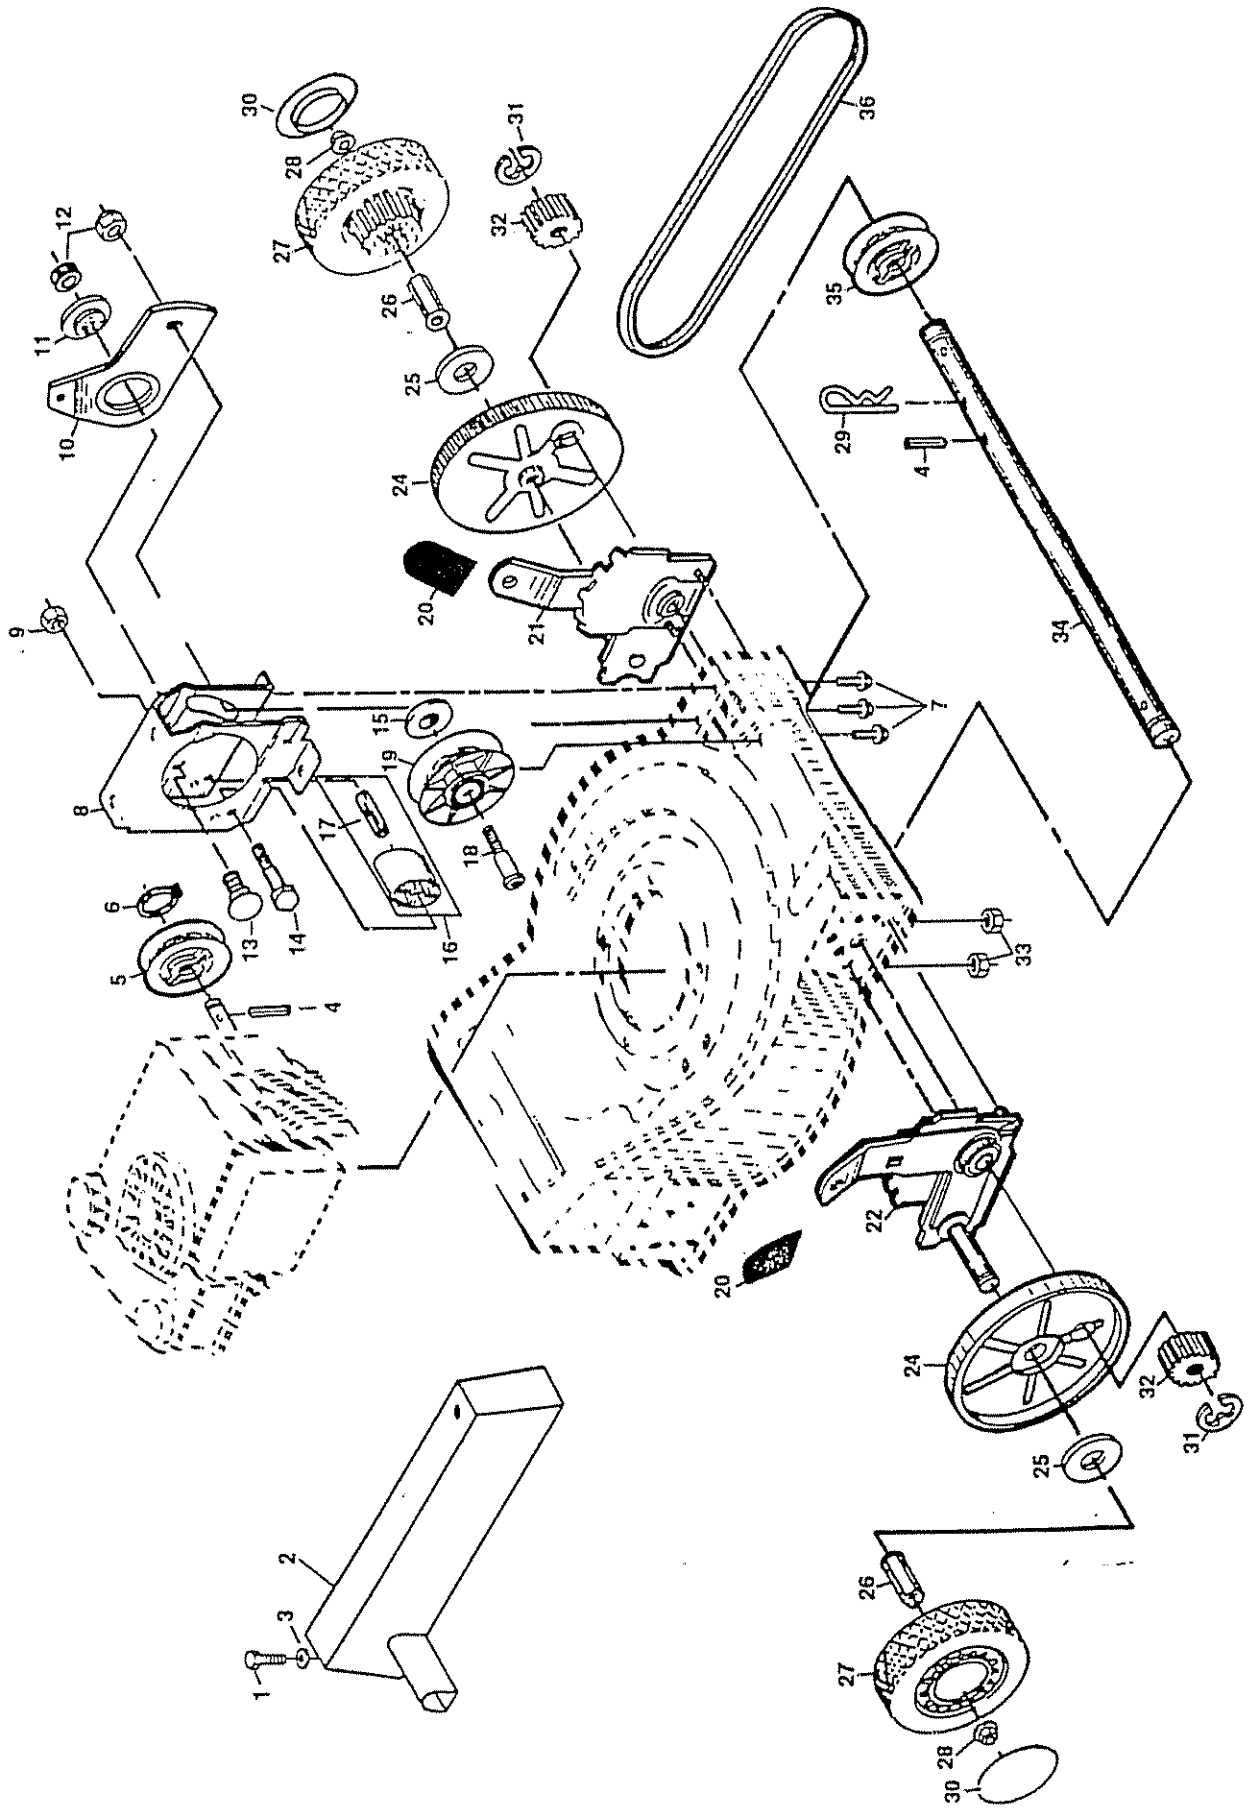

REPAIR PARTS

ROTARY LAWN MOWER -- MODEL NO. BM38TDEA

REPAIR PARTS

ROTARY LAWN MOWER -- MODEL NO. BM38TDEA

KEY NO.	PART NO.	DESCRIPTION	KEY NO.	PART NO.	DESCRIPTION
1	750097	Hex Washer Head Screw #10-24 x 1/2	21	152018	Adjuster Assembly (Left)
2	750727	Drive Cover	22	152019	Adjuster Assembly (Right)
3	4802	Washer	24	88080	Dust Cover
4	851980	Drive Pawl	25	67725	Washer
5	86043	Drive Pulley	26	88446	Wheel Bushing
6	12000030	Retaining Ring	27	750124	Wheel & Tire Assembly
7	54583	Screw 1/4-20 x 1/2	28	145212	Flanged Locknut
8	851947X004	Clutch Frame	29	85179	Retainer Clip
9	50962	Locknut 1/4-20	30	77400	Hubcap
10	702631X004	Clutch Lever	31	12000058	E-Ring
11	86067	Clutch Lever Spacer	32	137054	Pinion
12	750253	Locknut 5/16-18	33	63601	Locknut 1/4-20
13	72070504	Carriage Bolt 5/16-18 x 1/2	34	700537	Drive Shaft
14	74350424	Hex Head Screw 1/4-20 x 1-1/2	35	88082	Driven Pulley
15	88069	Spacer	36	850053	Drive Belt
16	48160	Idle Assembly (Includes Key No. 17)	--	850077	"Clean Under" Decal (Drive Cover)
17	88576	Idle Spacer	Available accessories not included with mower:		
18	88517	Shoulder Bolt 5/16-18 x 1-3/8	--	MA36	Chute Deflector
19	88516	Idle Pulley	--	MK20FRD	Mulcher
20	87877	Selector Knob