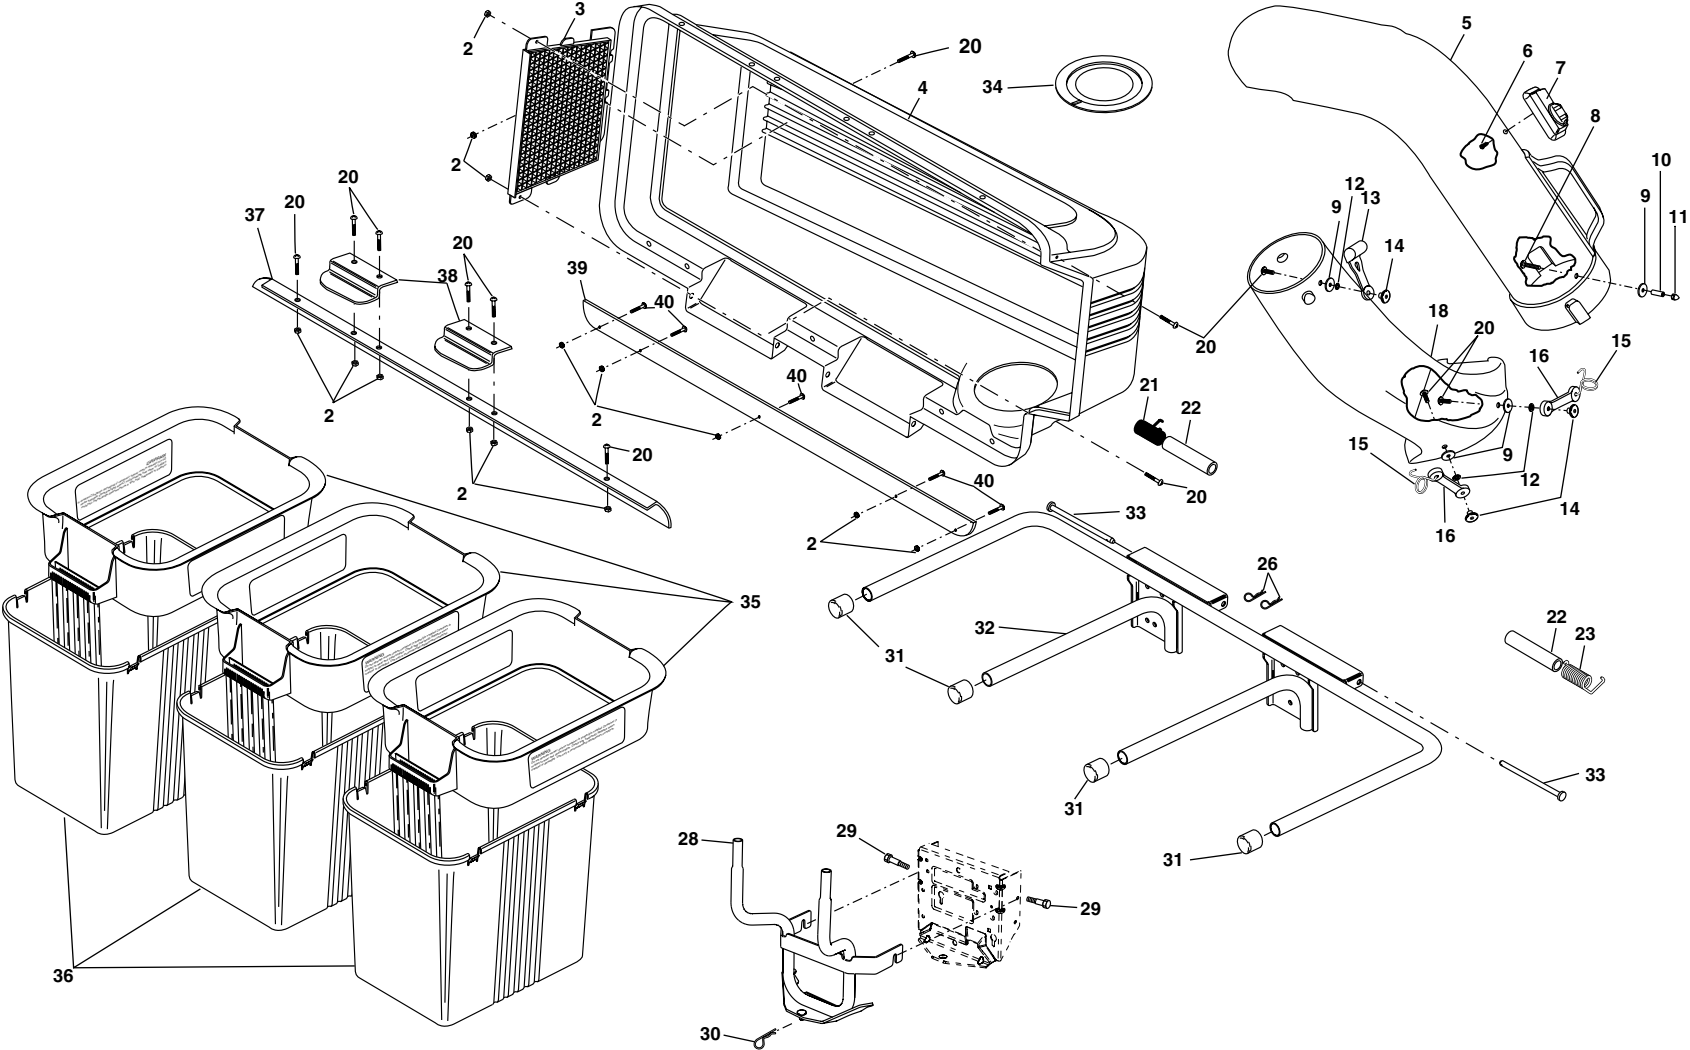

# REPAIR PARTS/PIÈCES DE RECHANGE

GRASS CATCHER - - MODEL NUMBER LTB48A / RAMASSE-HERBE - - NUMÉRO DE MODÈLE LTB48A

PRODUCT NUMBER 954 63 19-30 / NUMÉRO DE PRODUIT 954 63 19-30

10

# REPAIR PARTS/PIÈCES DE RECHANGE

GRASS CATCHER - - MODEL NUMBER LTB48A / RAMASSE-HERBE - - NUMÉRO DE MODÈLE LTB48A  
 PRODUCT NUMBER 954 63 19-30 / NUMÉRO DE PRODUIT 954 63 19-30

11

KEY NO.	PART NO.	DESCRIPTION	KEY NO.	PART NO.	DESCRIPTION
2	532069180	Nut, Crownlock #10-24	26	532124670	Spring, Retainer
3	532127533	Screen, Cover	28	<b>532179534</b>	Support Assembly
4	532134678	Cover	29	532176997	Shoulder Bolt, Self Tapping
5	532176741	Chute, Upper	30	532165898	Spring, Retainer
6	818021008	Screw, Special #10-14x1/2	31	532174083	Plug, Tubing End
7	532140572	Dump Bag Indicator			
8	532087175	Screw, #10-24 x 1-1/8	32	532176990	Bagger, Frame
9	819061216	Washer 3/16x3/4x16 Ga.	33	532128600	Pin, Hinge
10	532007206	Spacer, Split	34	532127534	Gasket, Cover
11	532060867	Nut, Acorn #10-24	35	532129585	Container, Top
12	810071000	Washer, lock	36	532129586	Container, Bottom
13	532109808	Latch, Chute	37	532134637	Seal, Cover
14	532125004	Nut, Weld	38	532130895	Latch Handle, Cover
15	532130760	Latch, Hook	39	532155857	Strip, Reinforcement
16	532130759	Rubber, Latch	40	871141008	Screw #10-24 x 1/2
18	532174345	Chute, Lower	--	532104419	Bag, 3.0 mil. 30 Gallon
20	871161010	Screw #10-24 x 5/8			Trash (not included with bagger)
21	532132796	Spring, Cover L.H. (black)			
22	532140809	Spacer, Cover	--	532178478	Owner's Manual
23	532132983	Spring, Cover R.H. (gray)			